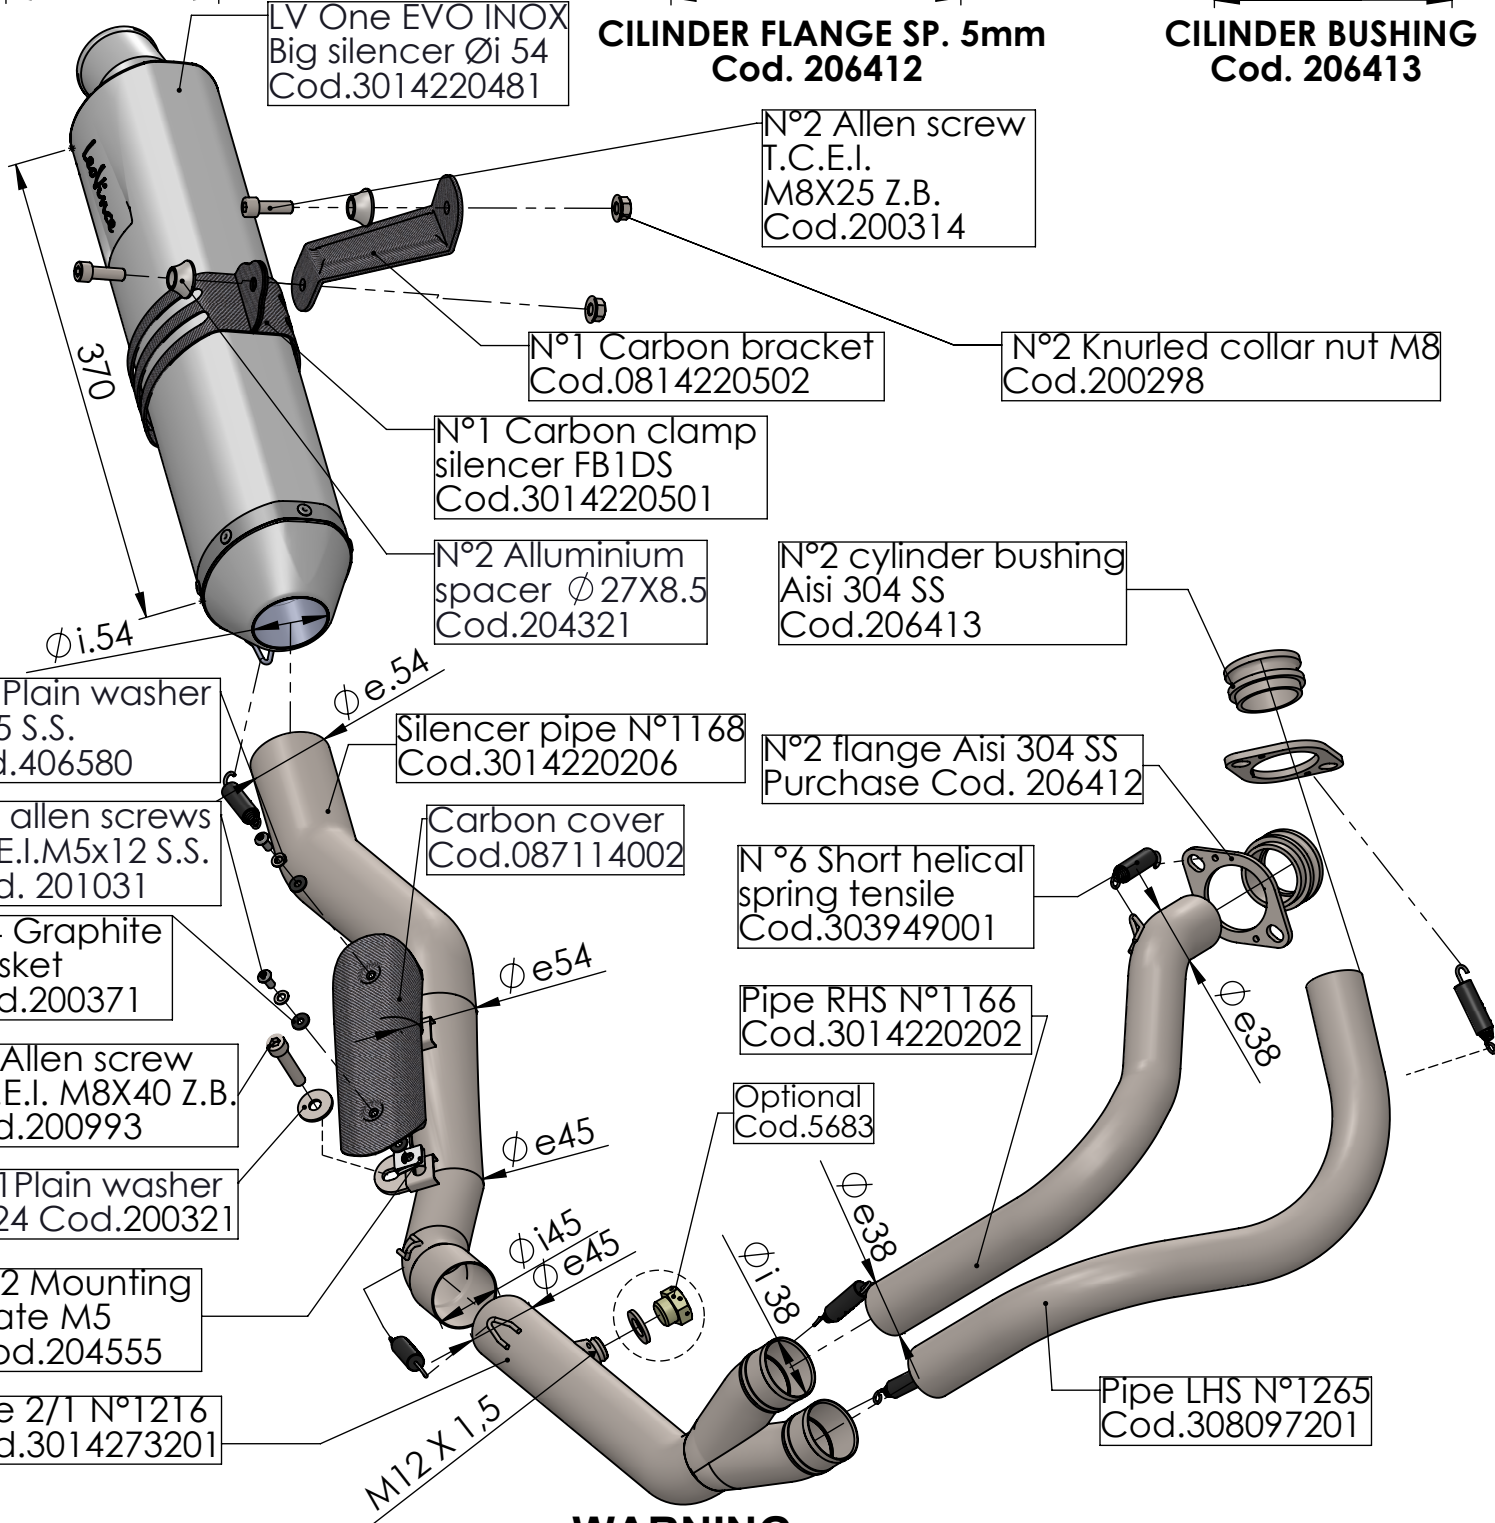

dB-killer 32 B
Cod.307762801

CILINDER FLANGE SP. 5mm
Cod. 206412

CILINDER BUSHING
Cod. 206413

WARNING

it is advisable to optimize the carburation by remapping the stock ECU or by adopting an additional ECU unit.

ART. 14273E

HONDA CRF1000 L AFRICA TWIN / ADVENTURE SPORTS
(Fits with original panniers)

FULL SYSTEM 2/1- LV ONE EVO - STAINLESS STEEL