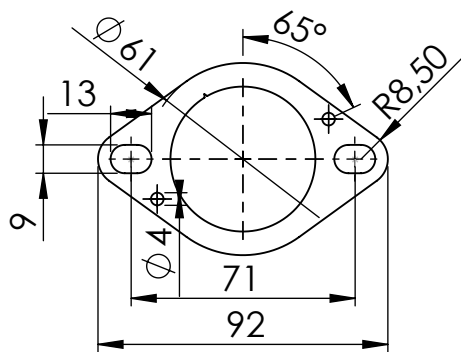

dB-killer 32 B
Cod.307762801

CILINDER FLANGE SP. 5mm
Cod. 206412

CILINDER BUSHING
Cod. 206413

WARNING

it is advisable to optimize the carburation by remapping the stock ECU or by adopting an additional ECU unit.