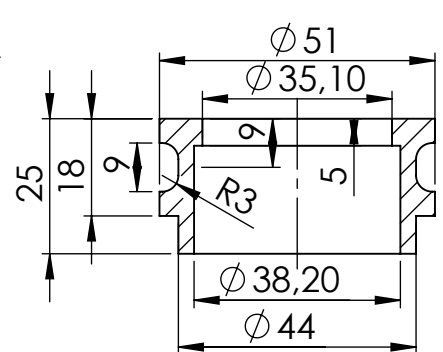

dB-killer 32 B
Cod.307762801

CILINDER FLANGE SP. 5mm
Cod. 206412

CILINDER BUSHING
Cod. 206413

WARNING

it is advisable to optimize the carburation by remapping the stock ECU or by adopting an additional ECU unit.