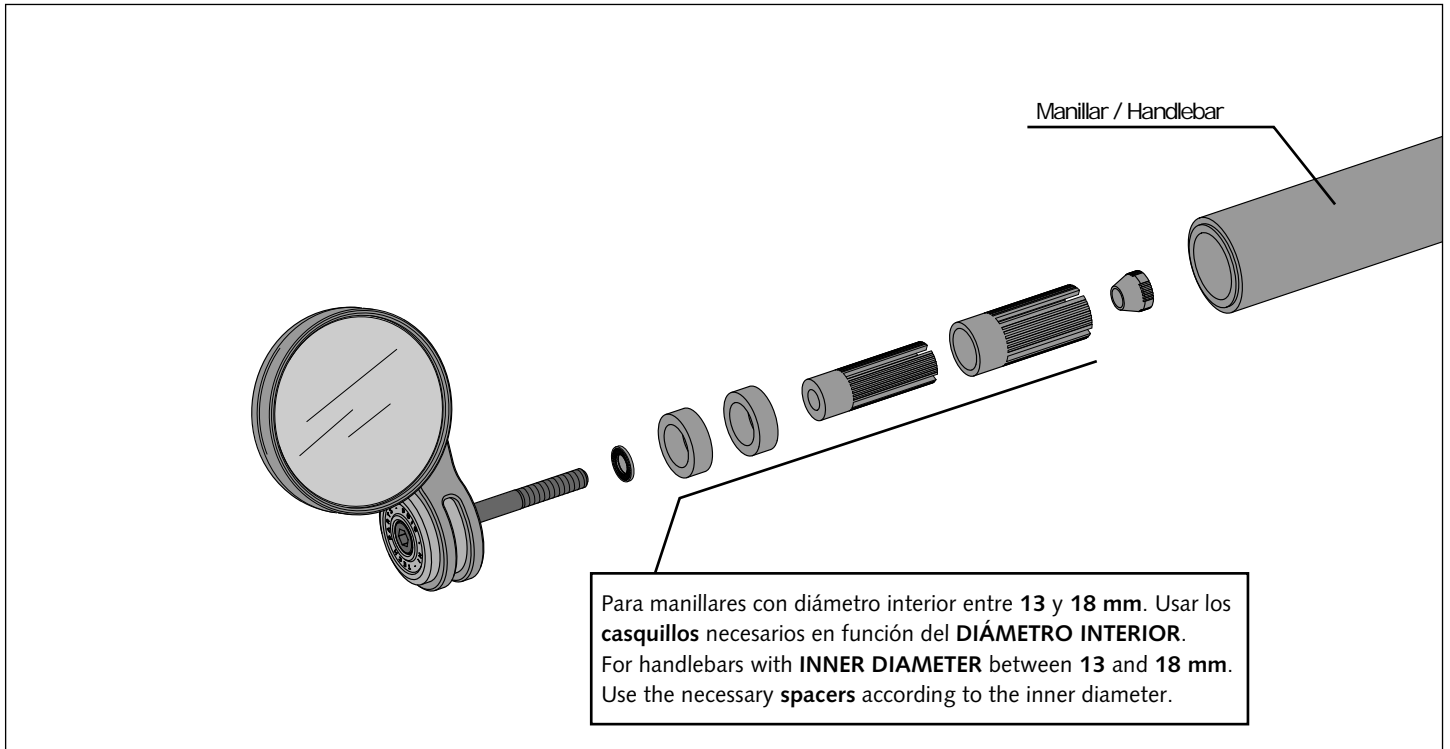

RETROVISOR UNIVERSAL TRACKER
TRACKER UNIVERSAL REARVIEW

Ref.: 9506N

RETROVISOR UNIVERSAL TRACKER
TRACKER UNIVERSAL REARVIEW

Ref.: 9506N