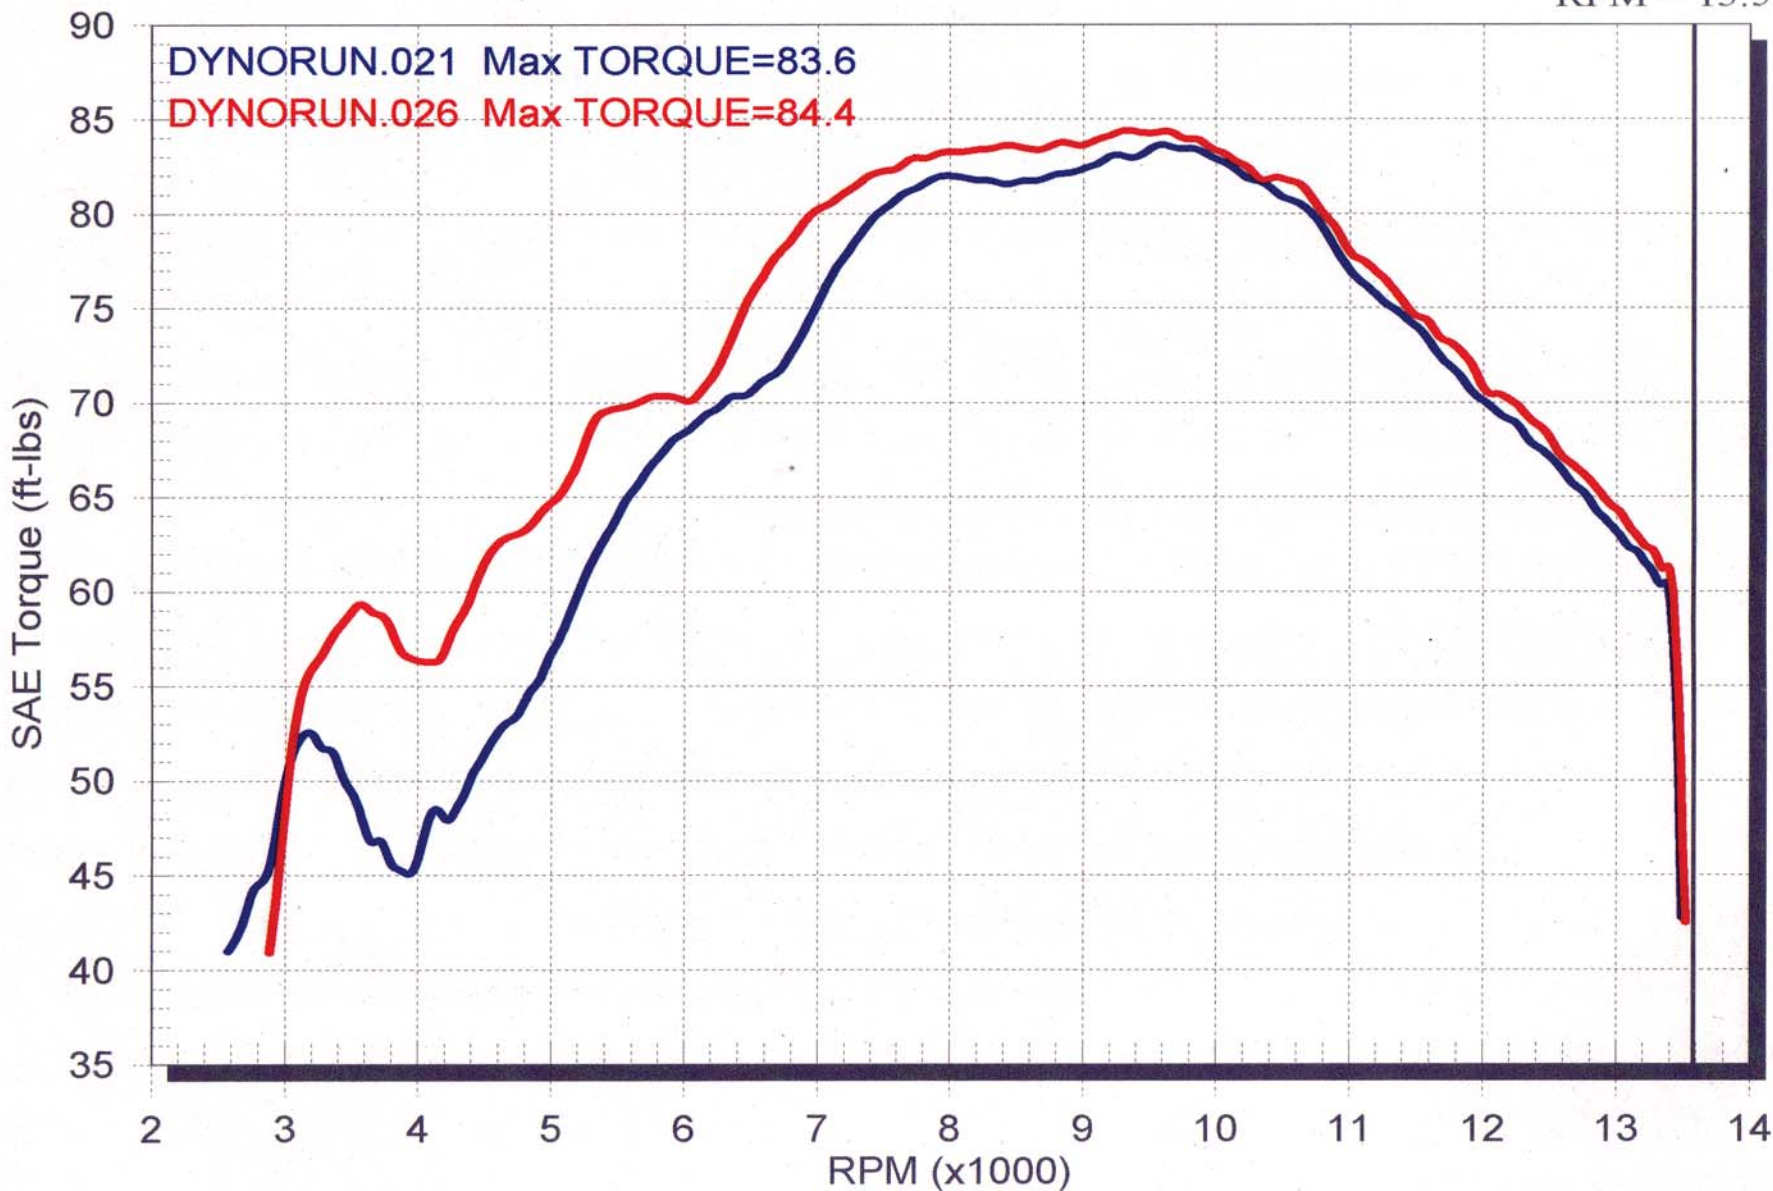

DYNORUN.021 STOCK #3 RO 3/25/2008 9:50:24 AM
DYNORUN.026 SLIP ON JB 2.5/4/1RO 3/25/2008 10:15:46 AM

Two Brothers Racing www.twobros.com 714-550-6070

RPM = 13.52

2008 Honda CBR1000RR

DYNORUN.021 STOCK #3 RO 3/25/2008 9:50:24 AM
DYNORUN.026 SLIP ON JB 2.5/4/1RO 3/25/2008 10:15:46 AM

Two Brothers Racing www.twobros.com 714-550-6070

RPM = 13.58

2008 Honda CBR1000RR