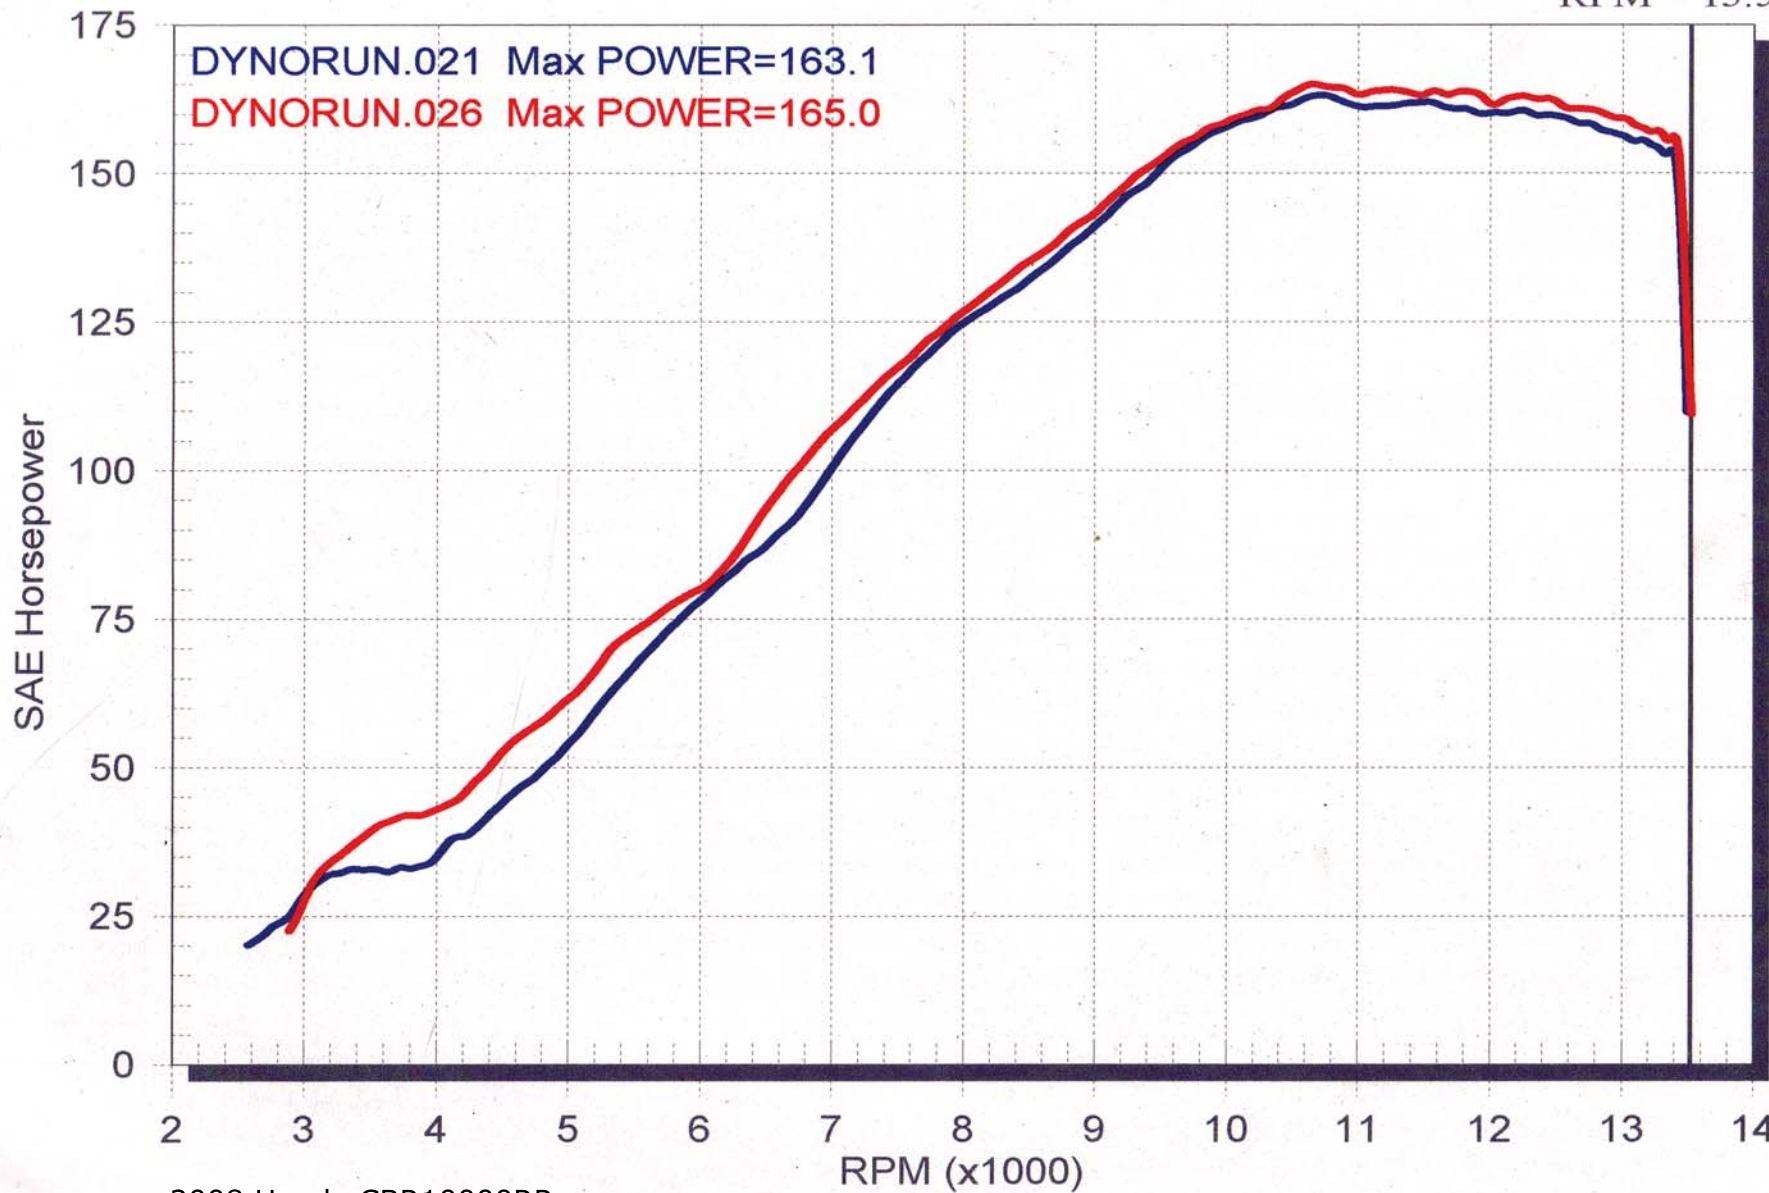

DYNORUN.021 STOCK #3 RO 3/25/2008 9:50:24 AM
DYNORUN.026 SLIP ON JB 2.5/4/1RO 3/25/2008 10:15:46 AM

Two Brothers Racing www.twobros.com 714-550-6070

RPM = 13.52

2008 Honda CBR1000RR

DYNORUN.021 STOCK #3 RO 3/25/2008 9:50:24 AM
DYNORUN.026 SLIP ON JB 2.5/4/1RO 3/25/2008 10:15:46 AM