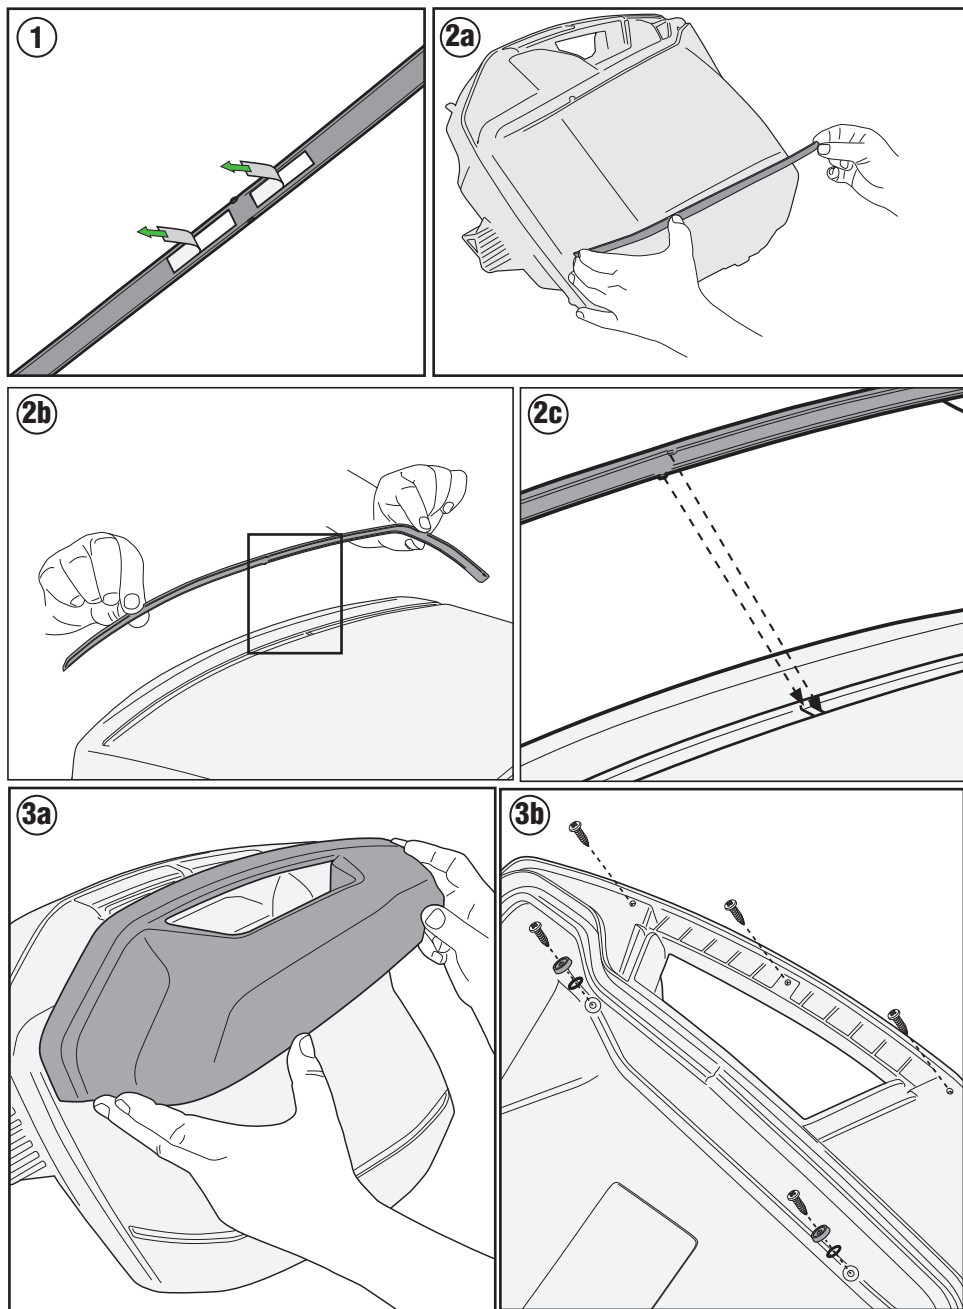

Kawasaki

COVERS
99994-0422

DECAL STRIPE KIT
99994-0423

ISTRUZIONI DI MONTAGGIO - MOUNTING INSTRUCTIONS

MONTAGGIO COVER - MOUNTING OF COVERS AND DECAL STRIPE KIT

- IT**
1. Rimuovere le pellicole delle strisce biadesive (Fig.1);
 2. Applicare le decorazioni mediante le 4 strisce biadesive (Fig. 2a-2b-2c);
 3. Applicare la cover seguendo il montaggio riportato nelle figure (Fig. 3a-3b).
- FR**
1. ;
 2. ;
 3. ;

- EN**
1. Remove films of the bi-adhesive strips (Picture 1);
 2. Apply the decorations through the four bi-adhesive strips (Pictures 2a-2b-2c);
 3. Fix the cover following the instructions (Pictures 3a-3b)
- ES**
1. ;
 2. ;
 3. ;

- DE**
1. Entfernen den Schutzfilm vom doppelseitigen Klebeband der Dekorstreifen;
 2. Fixieren und bringen Sie die Dekorstreifen mit den 4 Klebestreifen wie auf den Abbildungen gezeigt an
 3. Bei der Montage der oberen Abdeckungen verfahren wie auf den Abbildungen gezeigt;
- P**
1. ;
 2. ;
 3. ;

The image features the Kawasaki logo, which consists of the word "Kawasaki" in a bold, sans-serif font. The logo is positioned in the lower-left quadrant of the frame. Below the logo is a thick, white horizontal bar that spans across the width of the image. The background is a dark, textured surface, possibly a piece of fabric or a wall, with a diagonal crease or shadow running from the top-left towards the bottom-right. The overall aesthetic is minimalist and industrial.