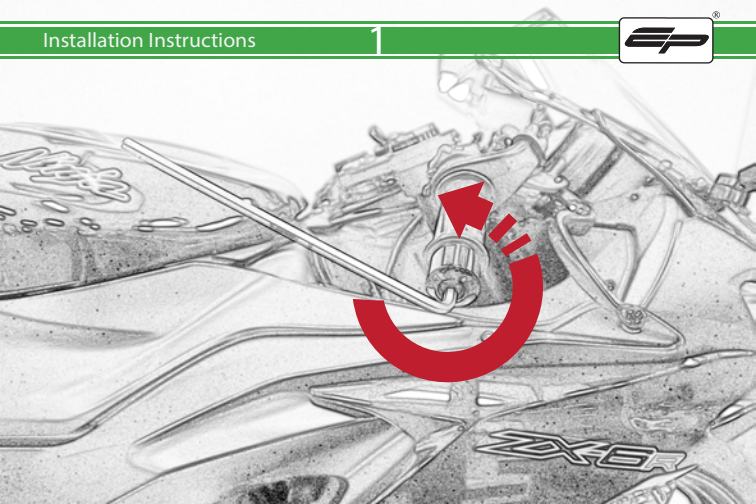

EVOTECH®
P E R F O R M A N C E

Kawasaki ZX6R
Brake Protector Kit

Installation Instructions

Kit Contents PRN014188-014202

- (A) 1 x Brake Protector
- (B) 1 x Bar End

OEM PART

OEM PART

 **ESSENTIAL CHECKS** 

It is recommended that periodic inspections are made to ensure that all bolts are tightened to the specified torque settings.

Should the bike be involved in an accident a thorough inspection should be made and any components that have taken an impact, no matter how small, be replaced