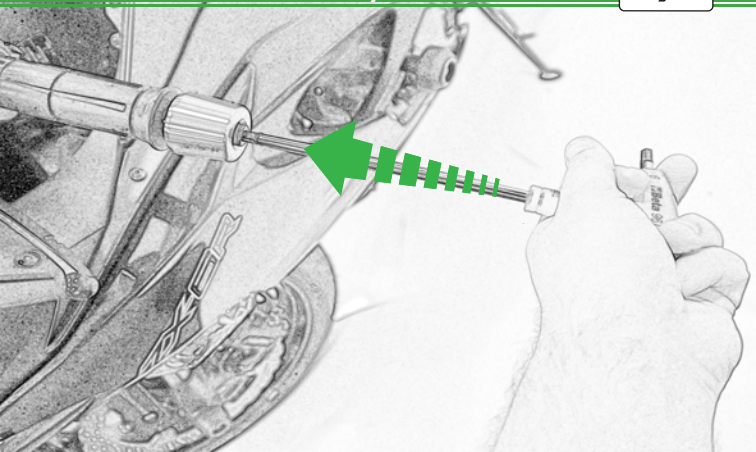

EVOTECH®
P E R F O R M A N C E

Kawasaki ZX6R
Brake Protector Kit

Installation Instructions

Kit Contents PRN014188-014202

- (A) 1 x Brake Protector
- (B) 1 x Bar End

OEM PART

OEM PART

 **ESSENTIAL CHECKS** 

It is recommended that periodic inspections are made to ensure that all bolts are tightened to the specified torque settings.

Should the bike be involved in an accident a thorough inspection should be made and any components that have taken an impact, no matter how small, be replaced