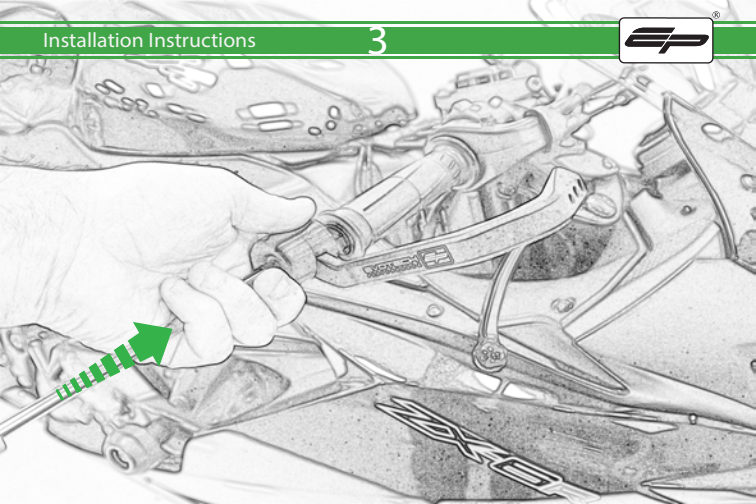

EVOTECH®
P E R F O R M A N C E

Kawasaki ZX6R
Brake Protector Kit

Installation Instructions

Kit Contents PRN014188-014202

- (A) 1 x Brake Protector
- (B) 1 x Bar End

OEM PART

OEM PART

 **ESSENTIAL CHECKS** 

It is recommended that periodic inspections are made to ensure that all bolts are tightened to the specified torque settings.

Should the bike be involved in an accident a thorough inspection should be made and any components that have taken an impact, no matter how small, be replaced