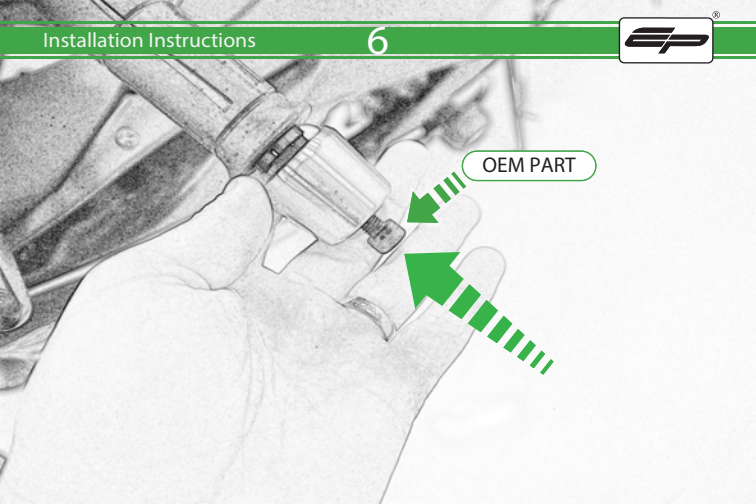

EVOTECH®
P E R F O R M A N C E

Kawasaki ZX6R
Brake Protector Kit

Installation Instructions

Kit Contents PRN014188-014202

- (A) 1 x Brake Protector
- (B) 1 x Bar End

OEM PART

OEM PART

 **ESSENTIAL CHECKS** 

It is recommended that periodic inspections are made to ensure that all bolts are tightened to the specified torque settings.

Should the bike be involved in an accident a thorough inspection should be made and any components that have taken an impact, no matter how small, be replaced