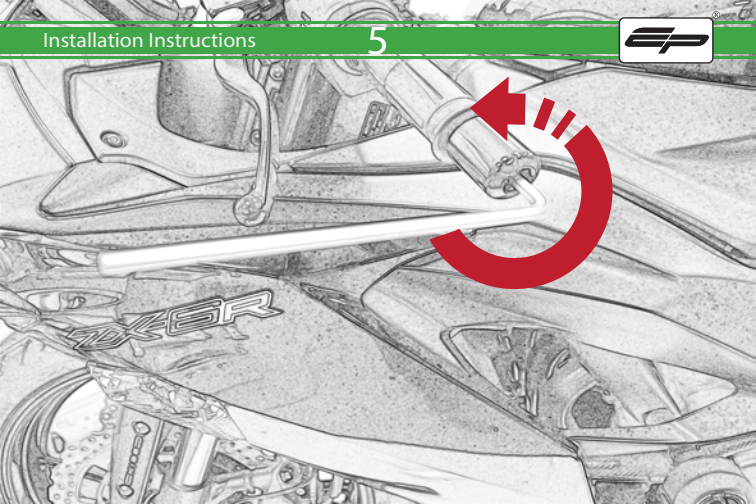

EVOTECH®
P E R F O R M A N C E

Kawasaki ZX6R
Brake Protector Kit

Installation Instructions

Kit Contents PRN014188-014202

- (A) 1 x Brake Protector
- (B) 1 x Bar End

OEM PART

OEM PART

 **ESSENTIAL CHECKS** 

It is recommended that periodic inspections are made to ensure that all bolts are tightened to the specified torque settings.

Should the bike be involved in an accident a thorough inspection should be made and any components that have taken an impact, no matter how small, be replaced