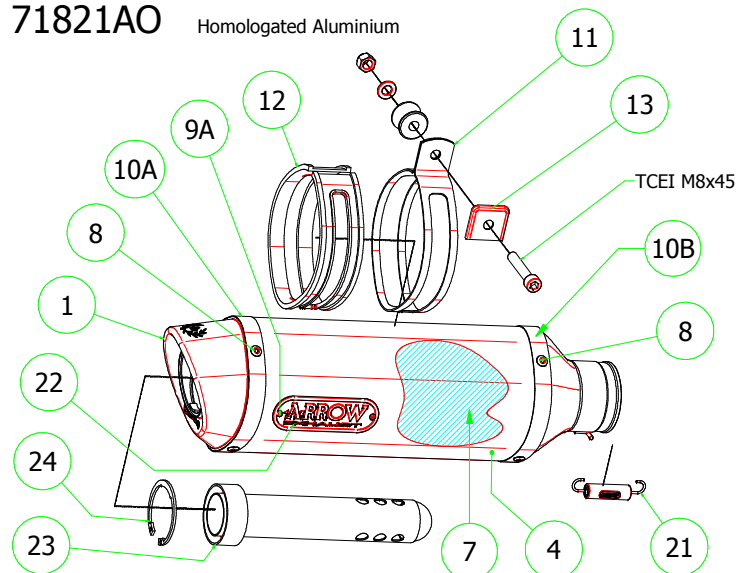

Honda CBR 650 F - CB 650 F '14

71821AON Homologated Aluminium (Dark Line)

71821AO Homologated Aluminium