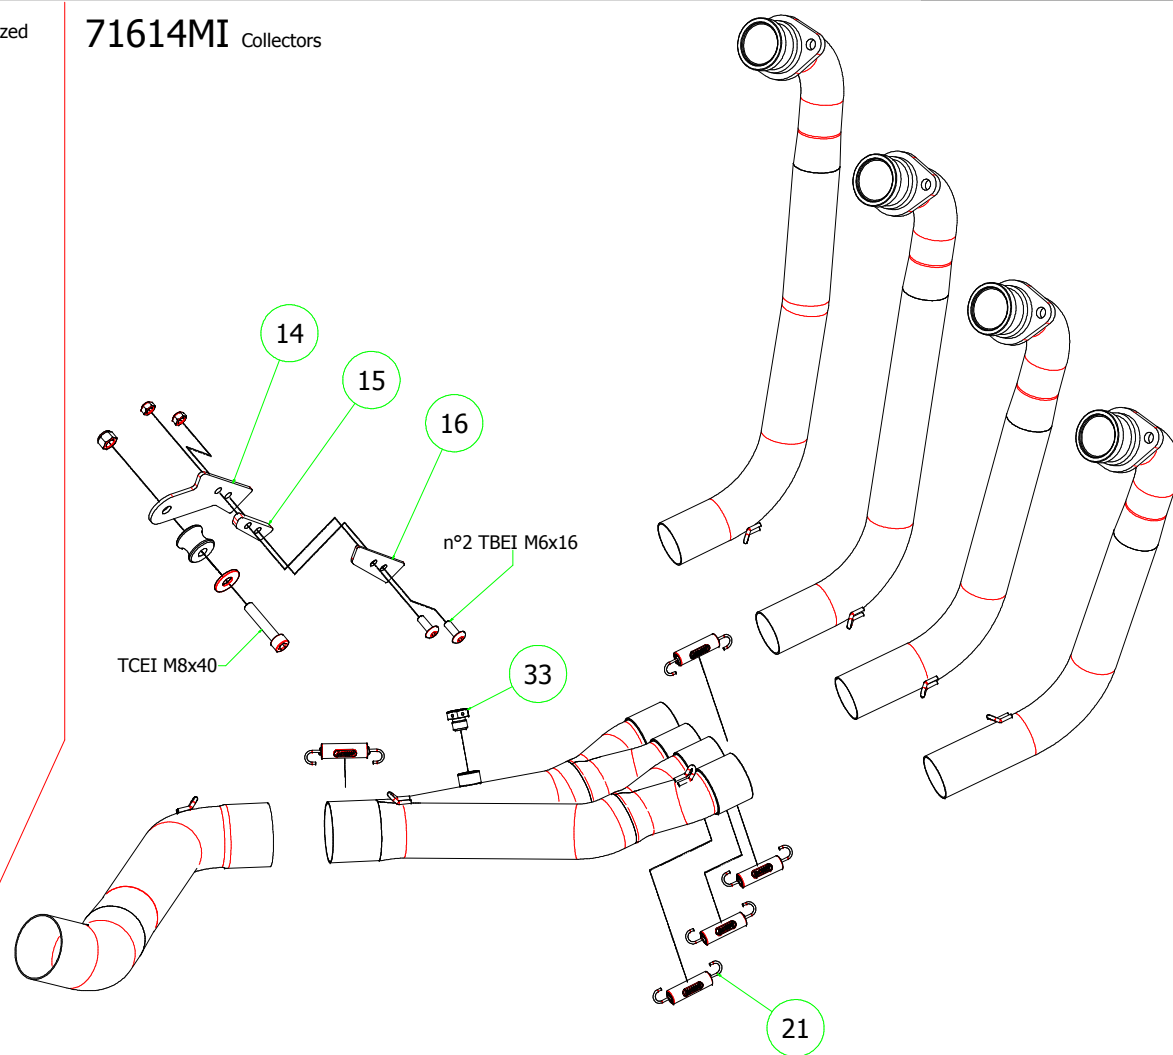

11010KZ Catalyzed

71614MI Collectors