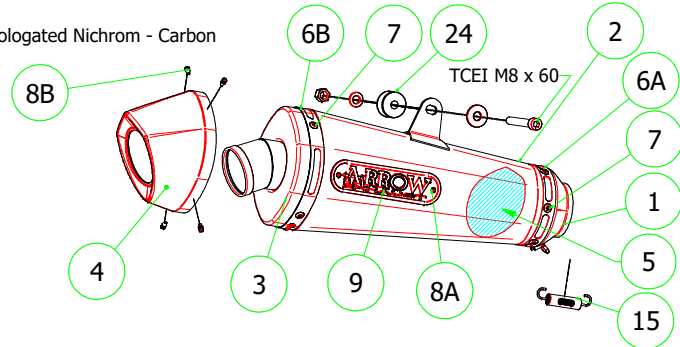

Suzuki SV 650 '16

71846XKI Homologated Nichrom - Carbon

71645KZ Catalytic Homologated Link Pipe

71646MI 2 in 1 Non Catalyzed Link Pipe

71846AO Homologated Alluminium
71846AON Homologated Alluminium (Dark)

71645MI Racing Link Pipe

71846PK Homologated Titanium - Carbon
71846AK Homologated Alluminium - Carbon
71846AKN Homologated Alluminium (Dark) - Carbon