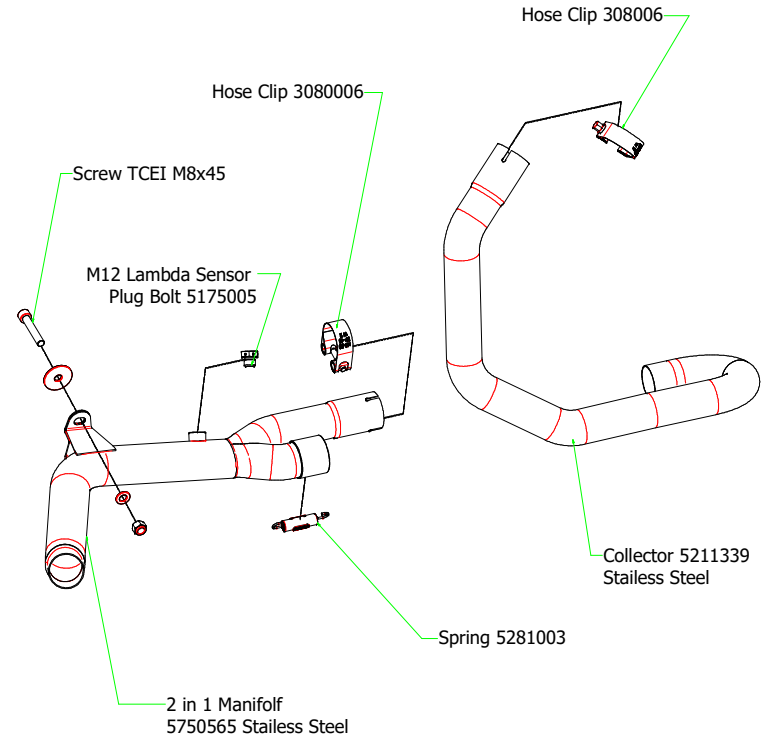

Suzuki SV 650 '16

71846XKI Homologated Nichrom - Carbon

71645KZ Catalytic Homologated Link Pipe

71646MI 2 in 1 Non Catalyzed Link Pipe

71846AO Homologated Alluminium
71846AON Homologated Alluminium (Dark)

71645MI Racing Link Pipe

71846PK Homologated Titanium - Carbon
71846AK Homologated Alluminium - Carbon
71846AKN Homologated Alluminium (Dark) - Carbon