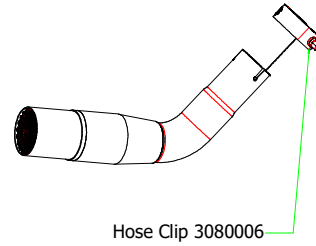

Suzuki SV 650 '16

71846XKI Homologated Nichrom - Carbon

71645KZ Catalytic Homologated Link Pipe

71646MI 2 in 1 Non Catalyzed Link Pipe

71846AO Homologated Alluminium
71846AON Homologated Alluminium (Dark)

71645MI Racing Link Pipe

71846PK Homologated Titanium - Carbon
71846AK Homologated Alluminium - Carbon
71846AKN Homologated Alluminium (Dark) - Carbon