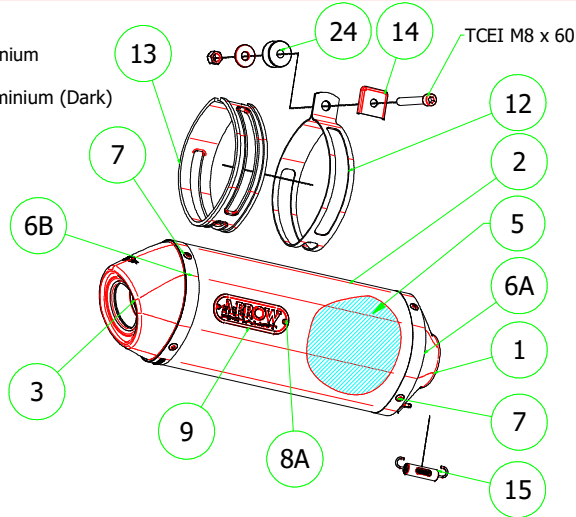

Suzuki SV 650 '16

71846XKI Homologated Nichrom - Carbon

71645KZ Catalytic Homologated Link Pipe

71646MI 2 in 1 Non Catalyzed Link Pipe

71846AO Homologated Alluminium
71846AON Homologated Alluminium (Dark)

71645MI Racing Link Pipe

71846PK Homologated Titanium - Carbon
71846AK Homologated Alluminium - Carbon
71846AKN Homologated Alluminium (Dark) - Carbon