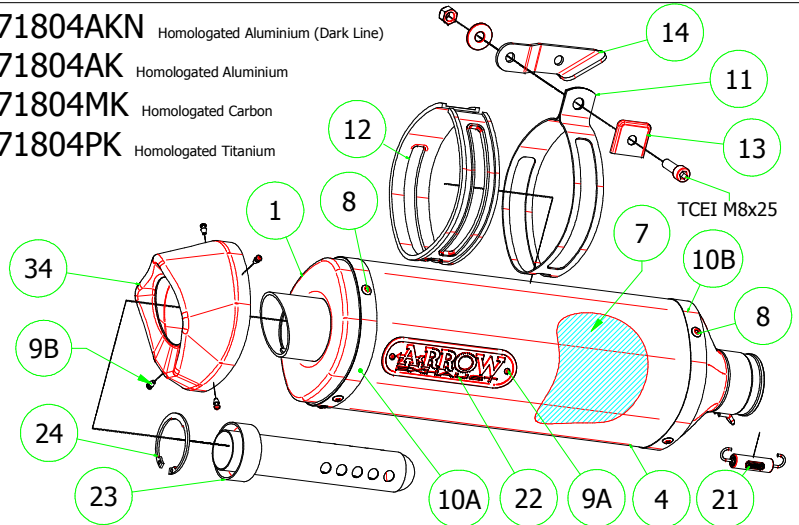

Honda CB 500 F '13 \ Honda CBR 500 R '13

71804AKN Homologated Aluminium (Dark Line)

71804AK Homologated Aluminium

71804MK Homologated Carbon

71804PK Homologated Titanium