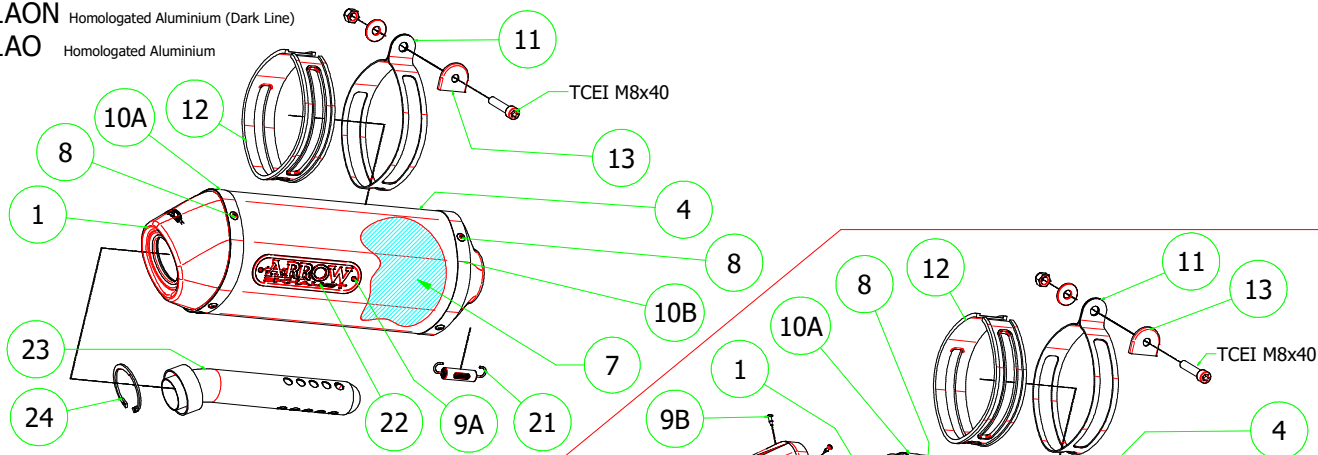

Kawasaki ZX-10R '16

71841AON Homologated Aluminium (Dark Line)
71841AO Homologated Aluminium

71841AKN Homologated Aluminium (Dark Line)
71841AK Homologated Aluminium
71841PK Homologated Titanium