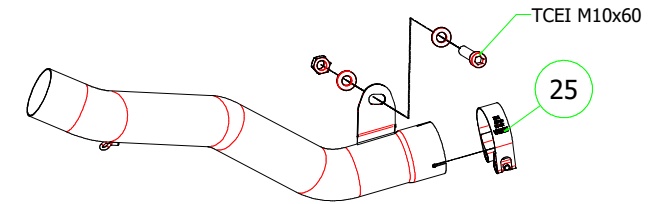

71637MI Mid-Pipe (without catalyst)

71636MI Mid-Pipe (for original catalyst)

71638MI Mid-Pipe (for original silencer)