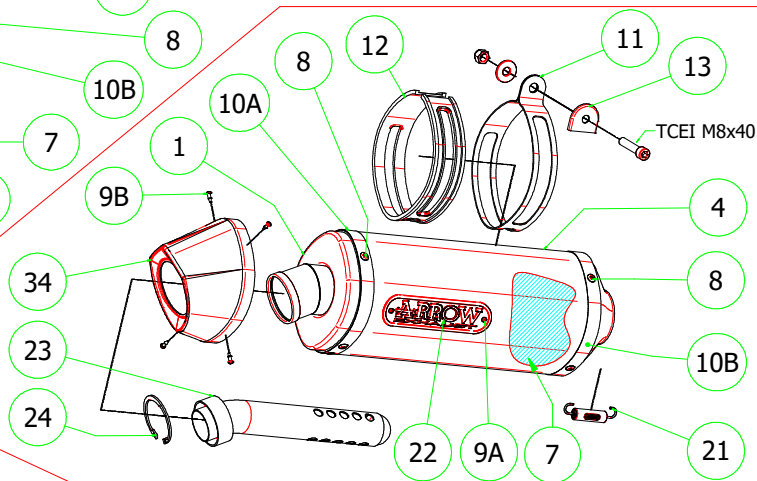

Kawasaki ZX-10R '16

71841AON Homologated Aluminium (Dark Line)
71841AO Homologated Aluminium

71841AKN Homologated Aluminium (Dark Line)
71841AK Homologated Aluminium
71841PK Homologated Titanium

71841XKI Homologated Nichrom (X-Kone)

71841PR Homologated Pro-Race Titanium

71637MI Mid-Pipe (without catalyst)

71636MI Mid-Pipe (for original catalyst)

71638MI Mid-Pipe (for original silencer)