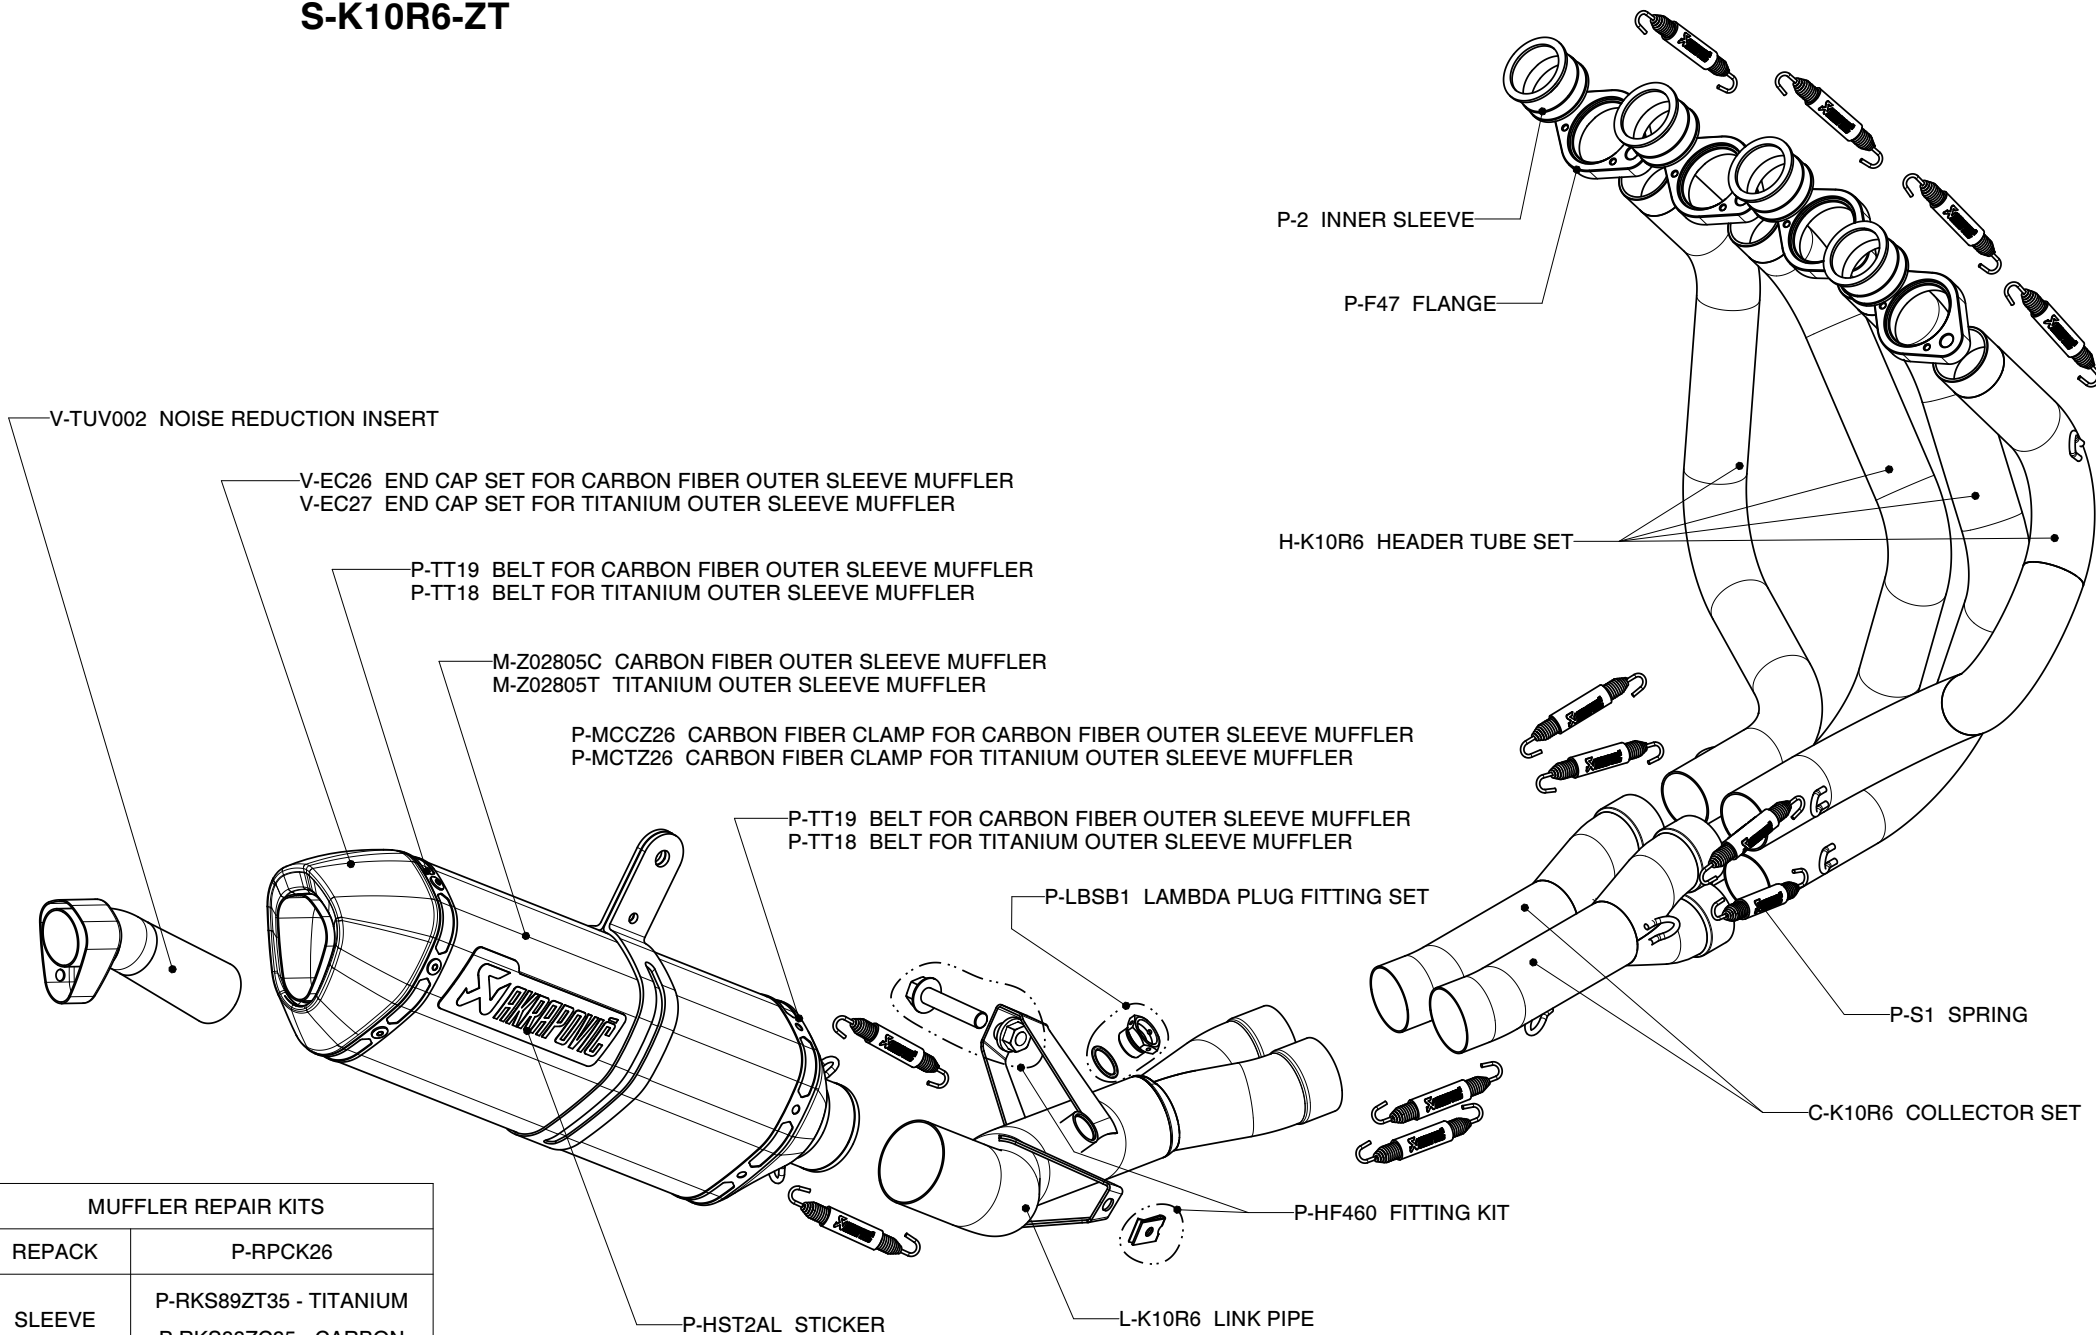

WARNING! SYSTEM DOES NOT FIT ON Z1000SX WITH SIDE CASES!

KAWASAKI Z 1000 , Complete exhaust system / RACING LINE
KAWASAKI Z 1000 SX, Complete exhaust system / RACING LINE
Product code: S-K10R6-ZC
S-K10R6-ZT

MUFFLER REPAIR KITS	
REPACK	P-RPCK26
SLEEVE	P-RKS89ZT35 - TITANIUM
	P-RKS88ZC35 - CARBON