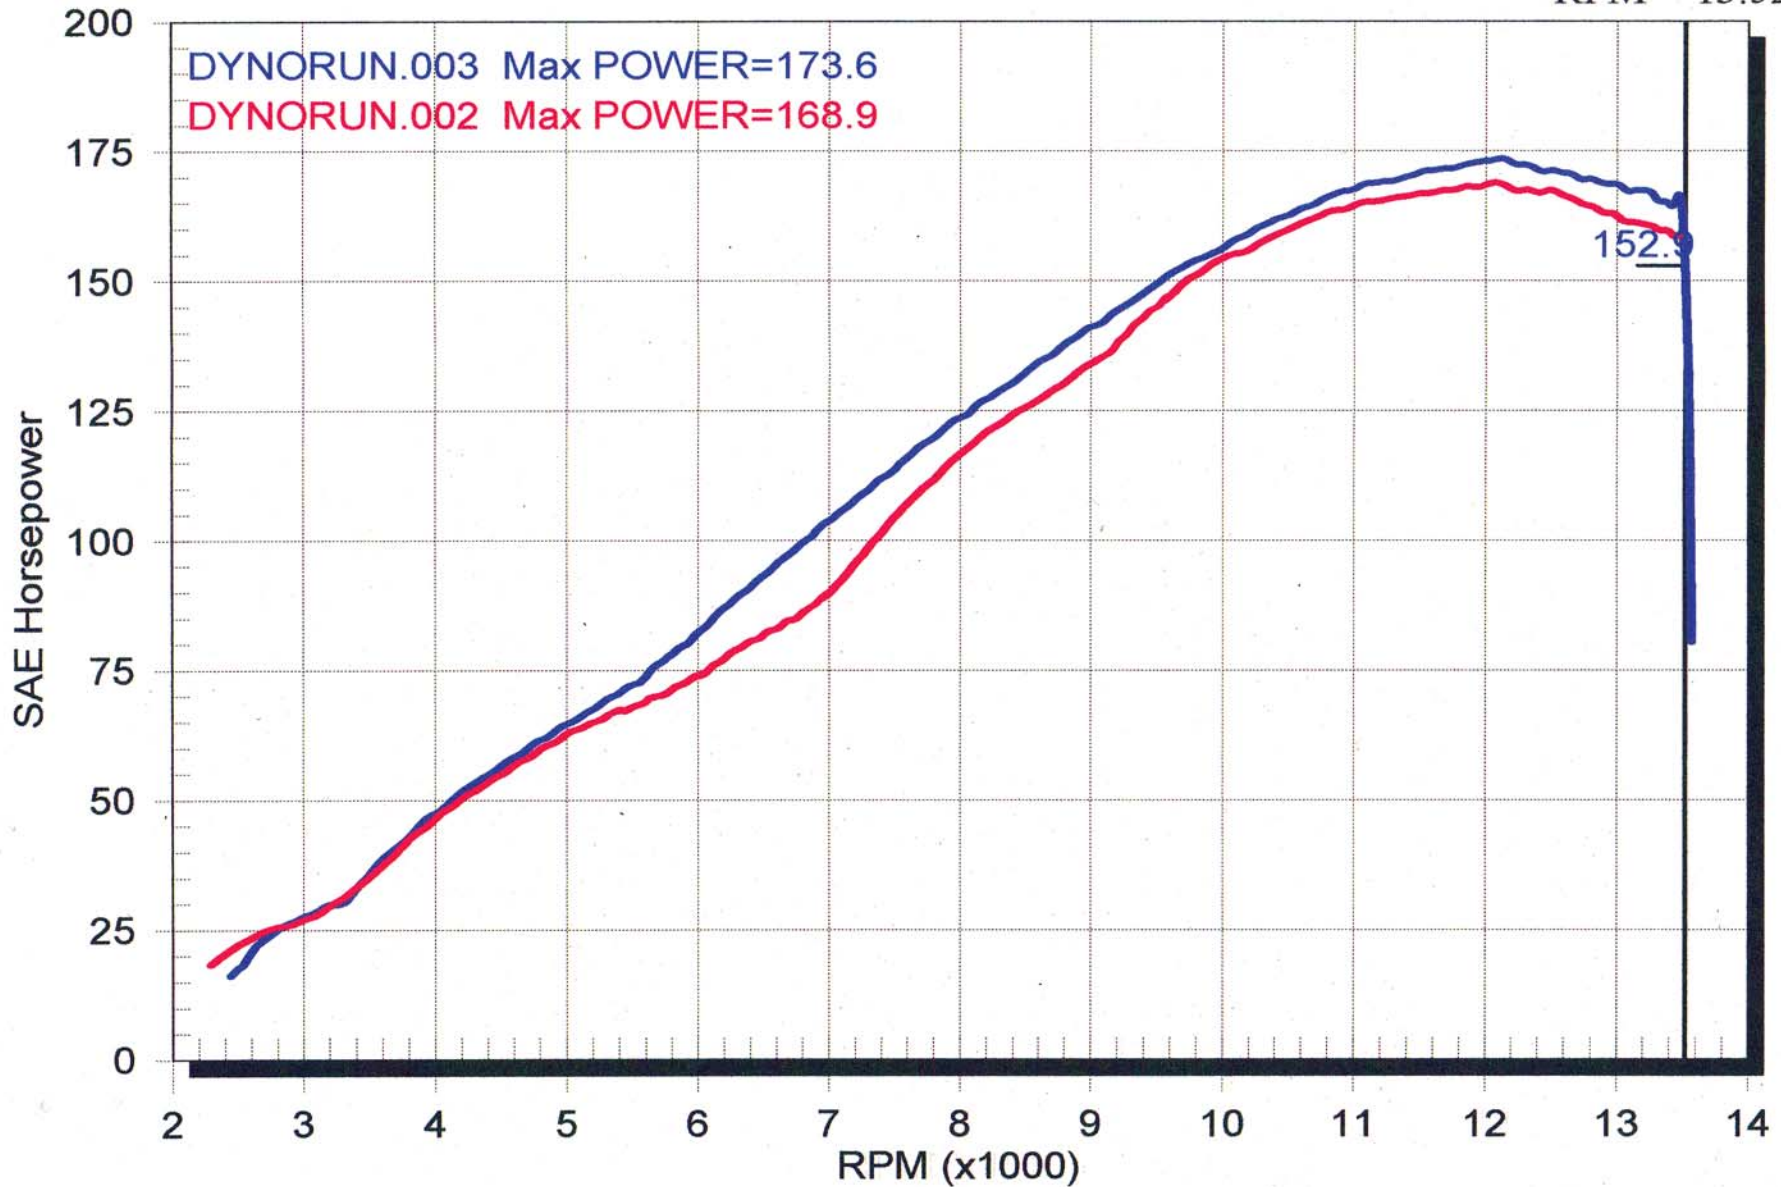

DYNORUN.003 TBR single3/1/2007 12:28:08 AM
DYNORUN.002 stock 2/28/2007 5:02:28 AM

Two Brothers Racing www.twobros.com 714-550-6070

RPM = 13.52

2007 Suzuki GSX-R1000