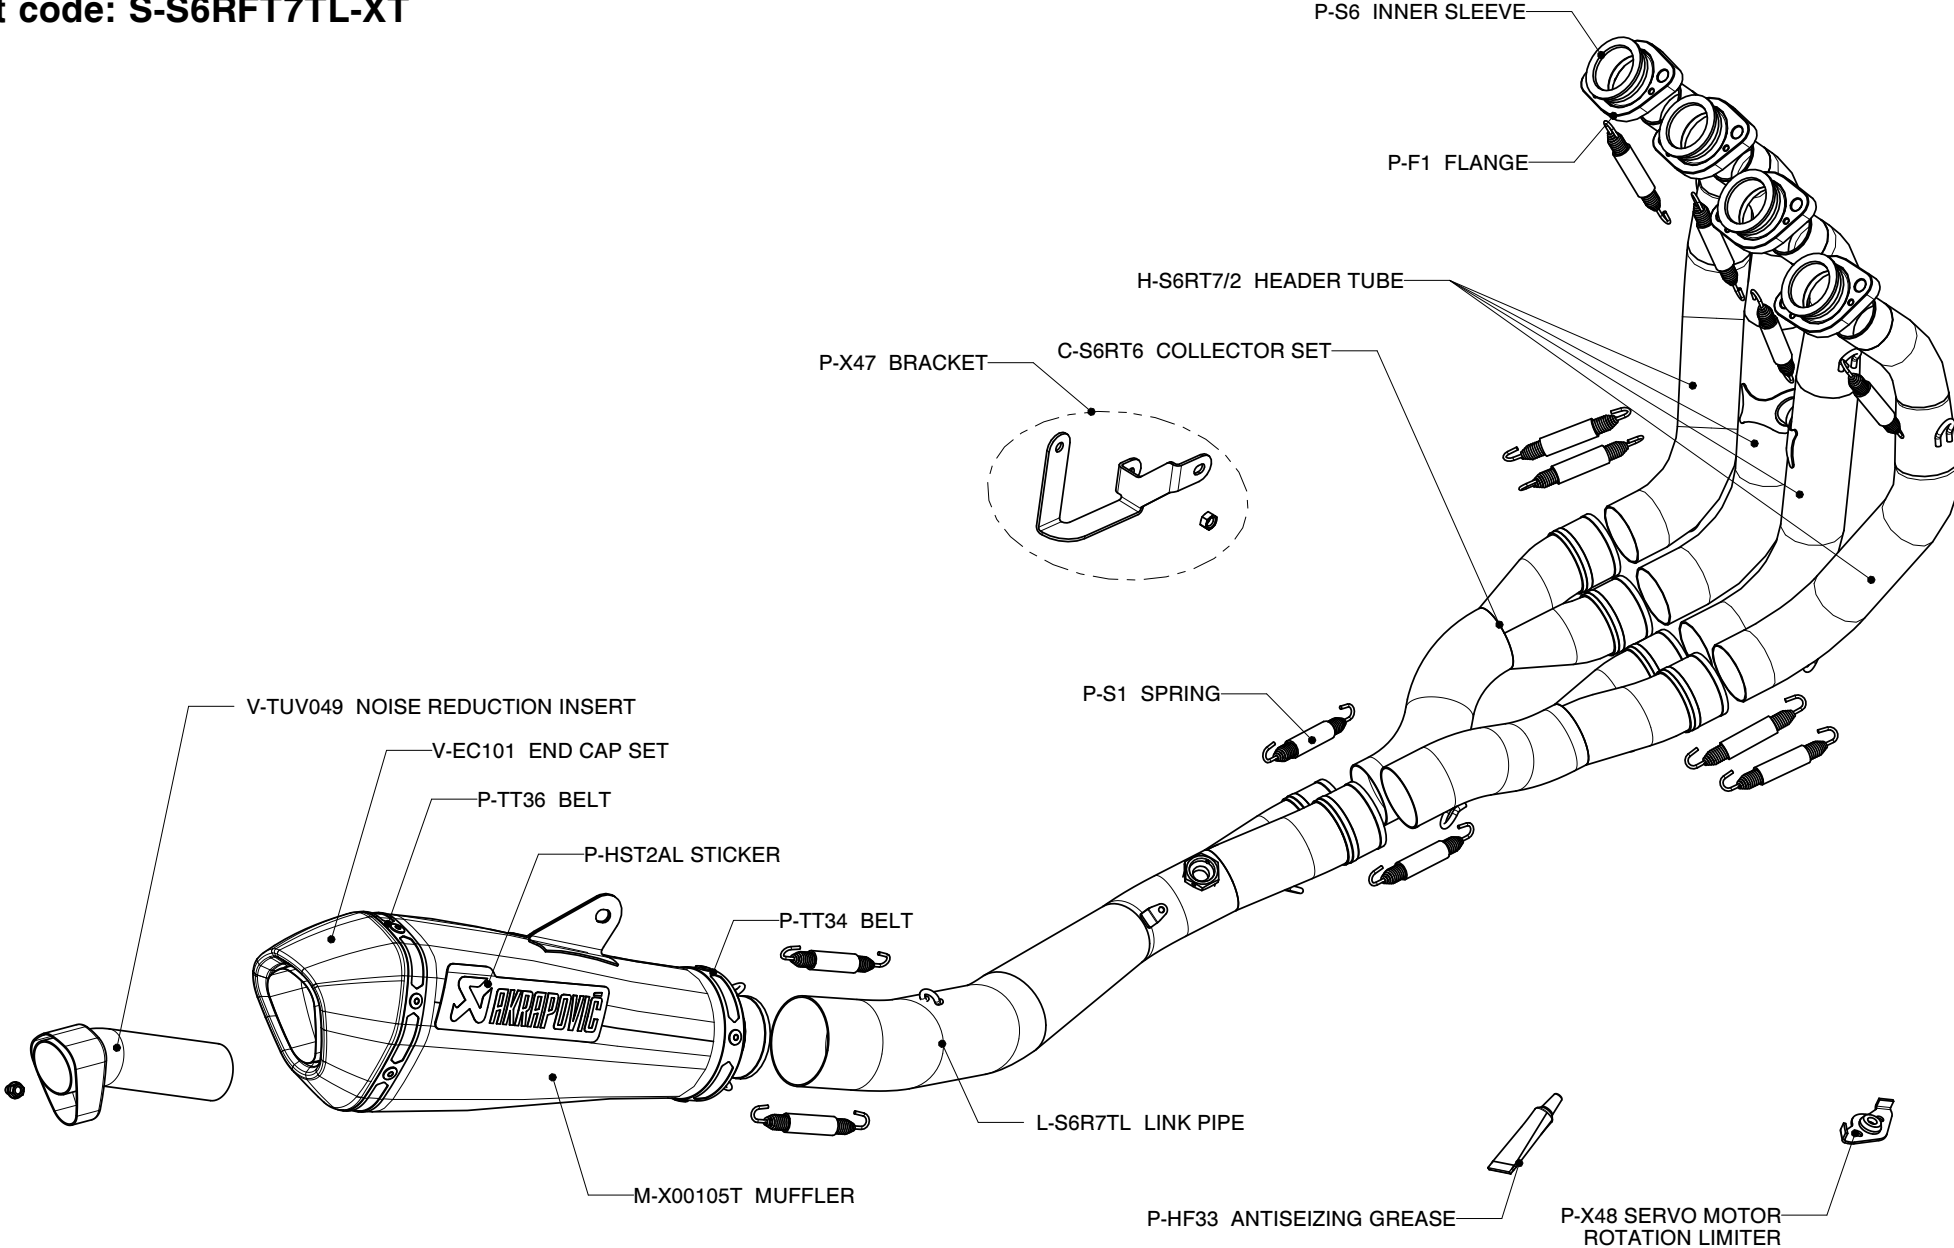

SUZUKI GSX-R 600, Complete exhaust system / EVOLUTION LINE
SUZUKI GSX-R 750, Complete exhaust system / EVOLUTION LINE
Product code: S-S6RFT7TL-XT

MUFFLER REPAIR KITS	
REPACK	P-RPCK36
SLEEVE	P-RKS210XT32/1