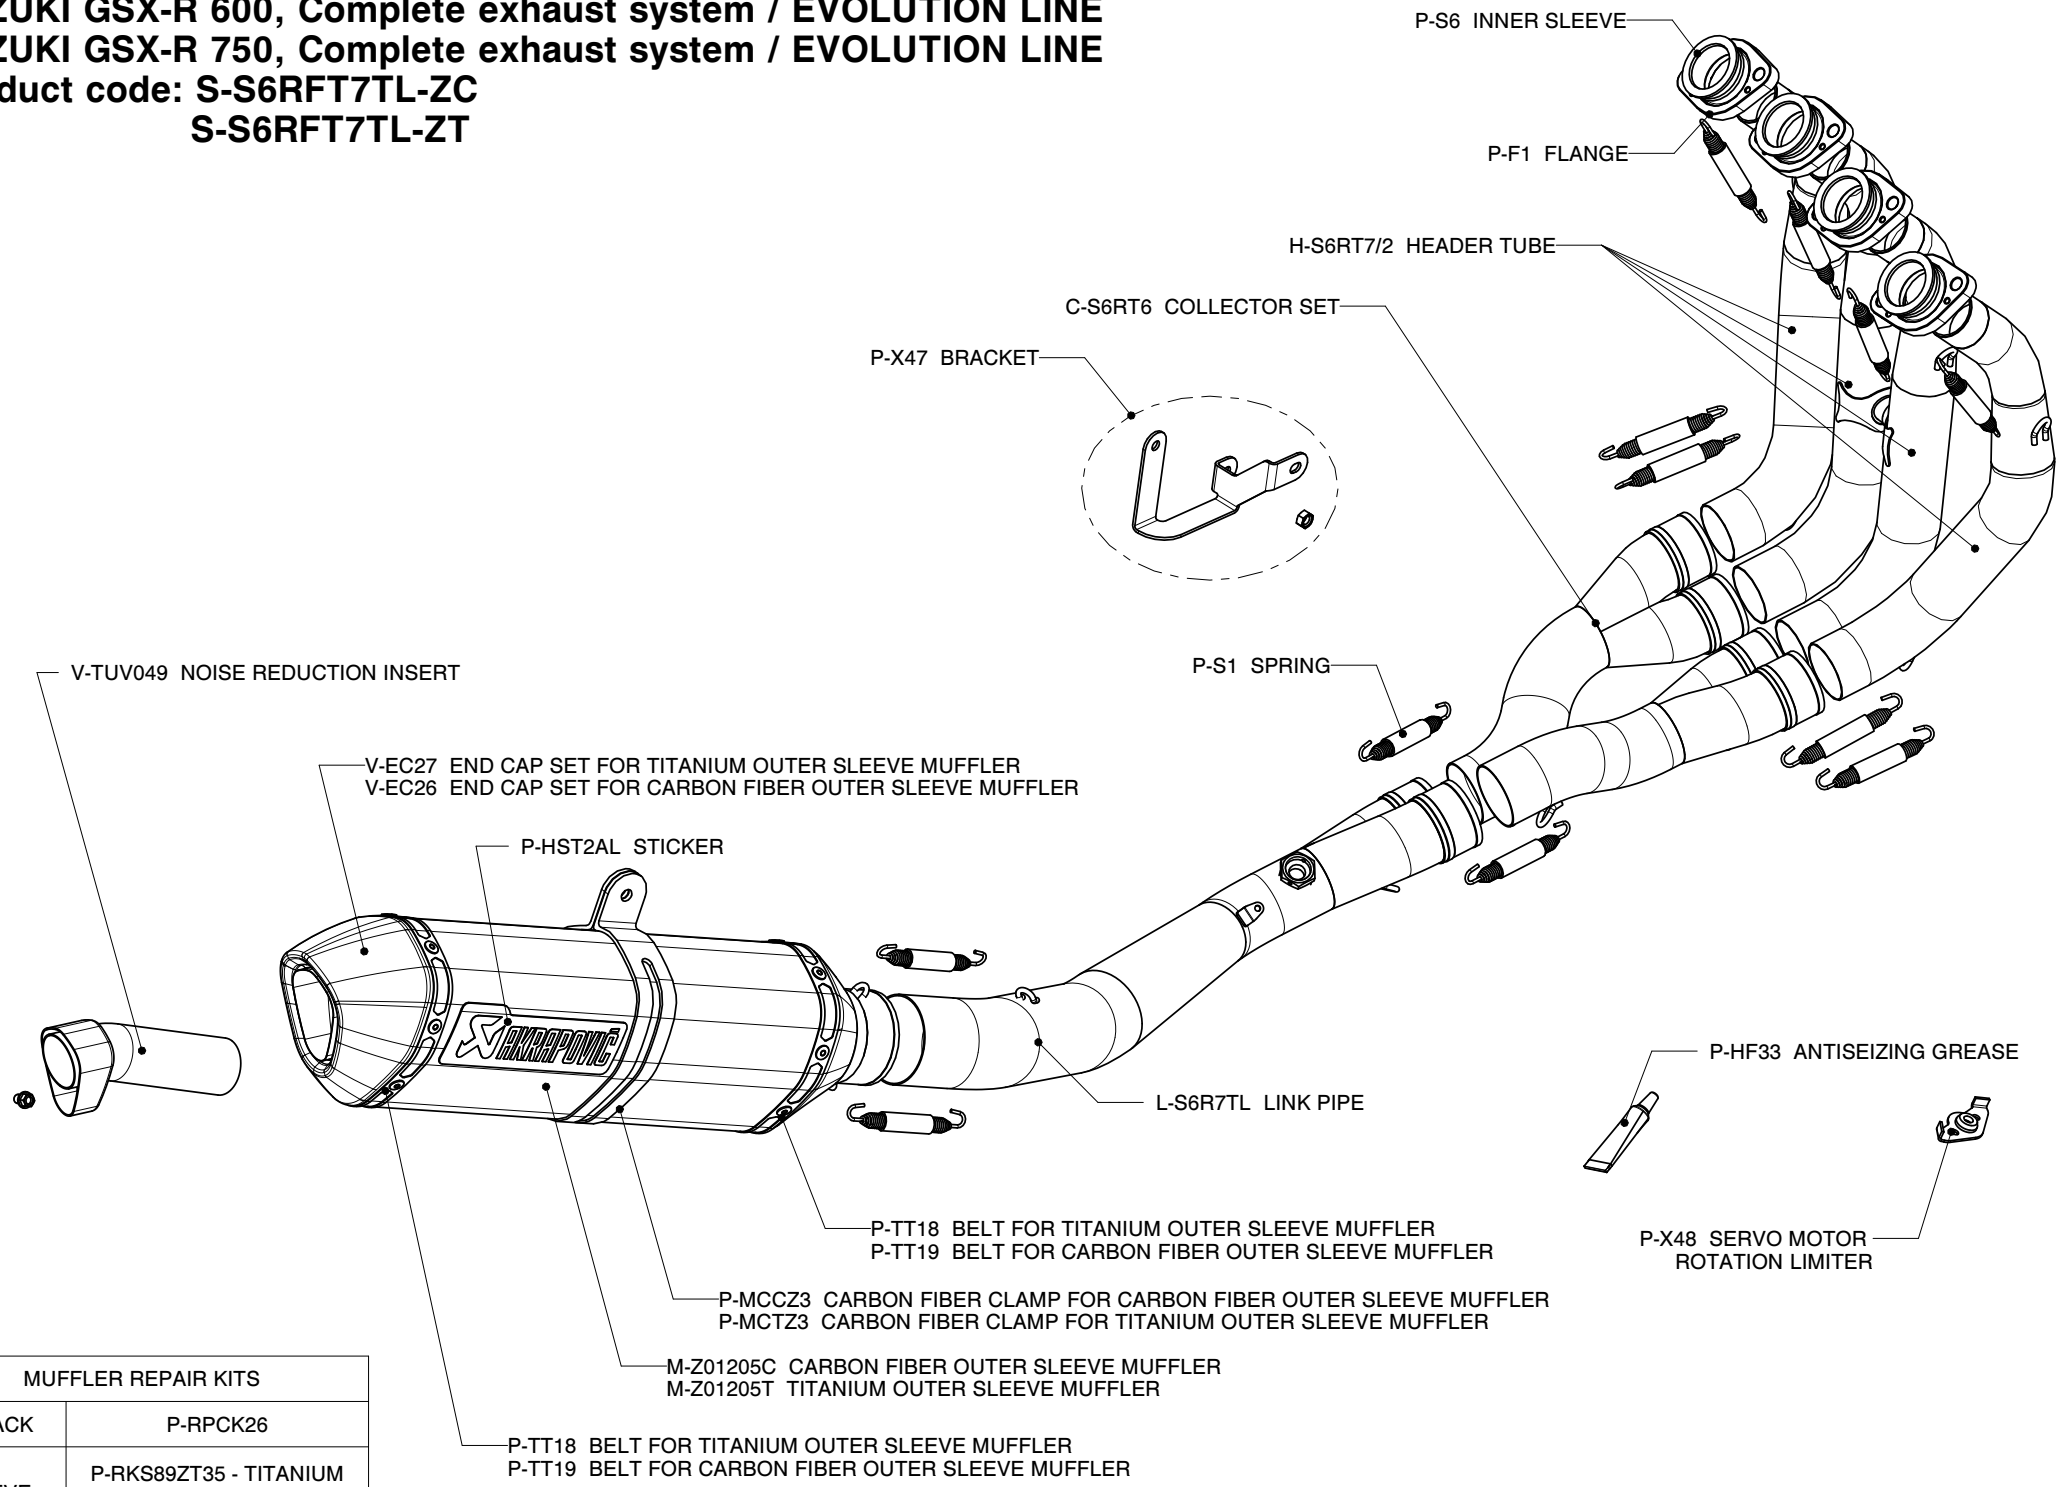

**SUZUKI GSX-R 600, Complete exhaust system / EVOLUTION LINE**  
**SUZUKI GSX-R 750, Complete exhaust system / EVOLUTION LINE**  
**Product code: S-S6RFT7TL-ZC**  
**S-S6RFT7TL-ZT**

MUFFLER REPAIR KITS	
REPACK	P-RPCK26
SLEEVE	P-RKS89ZT35 - TITANIUM P-RKS88ZC35 - CARBON