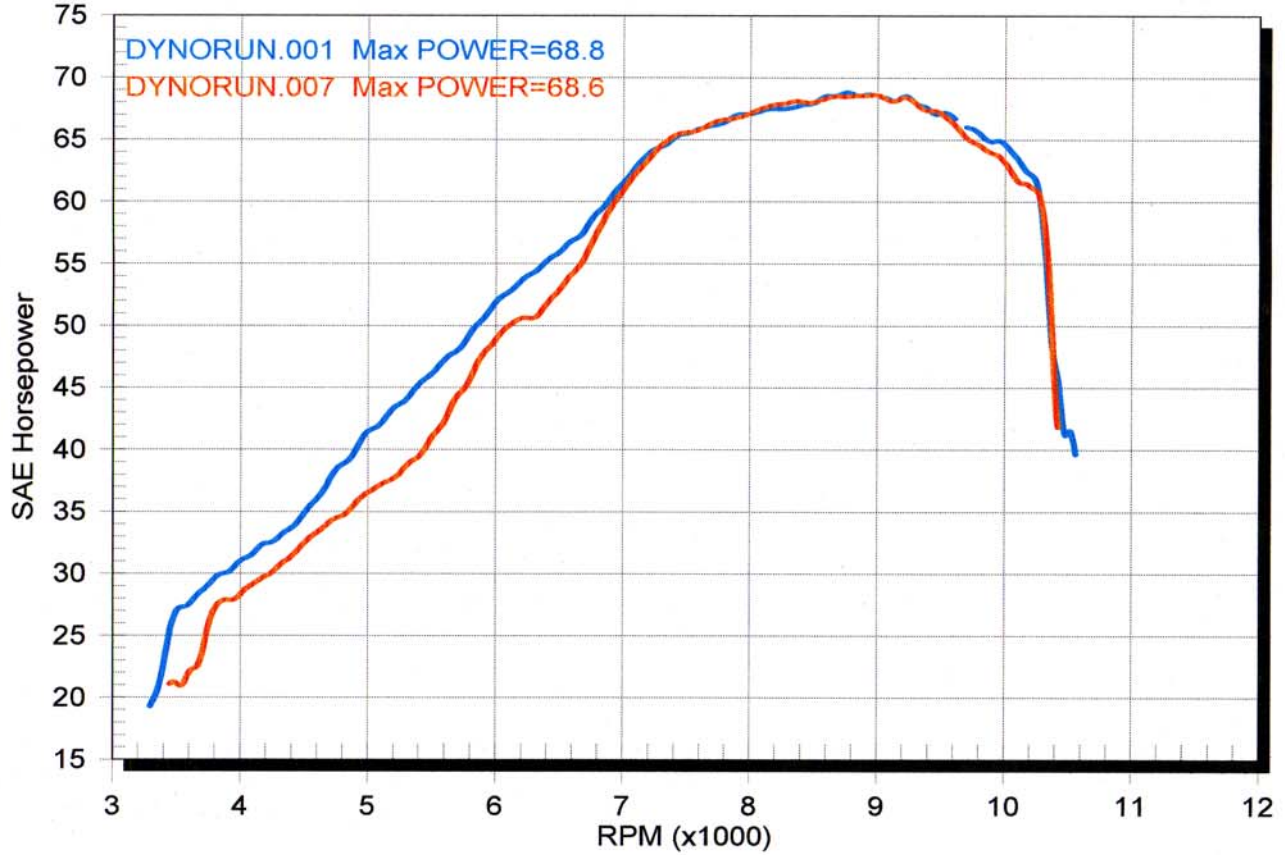

2006 Kawasaki Ninja 650
DYNORUN.001 M2 slipon
DYNORUN.007 stock

Two Brothers Racing www.twobros.com 714-550-6070