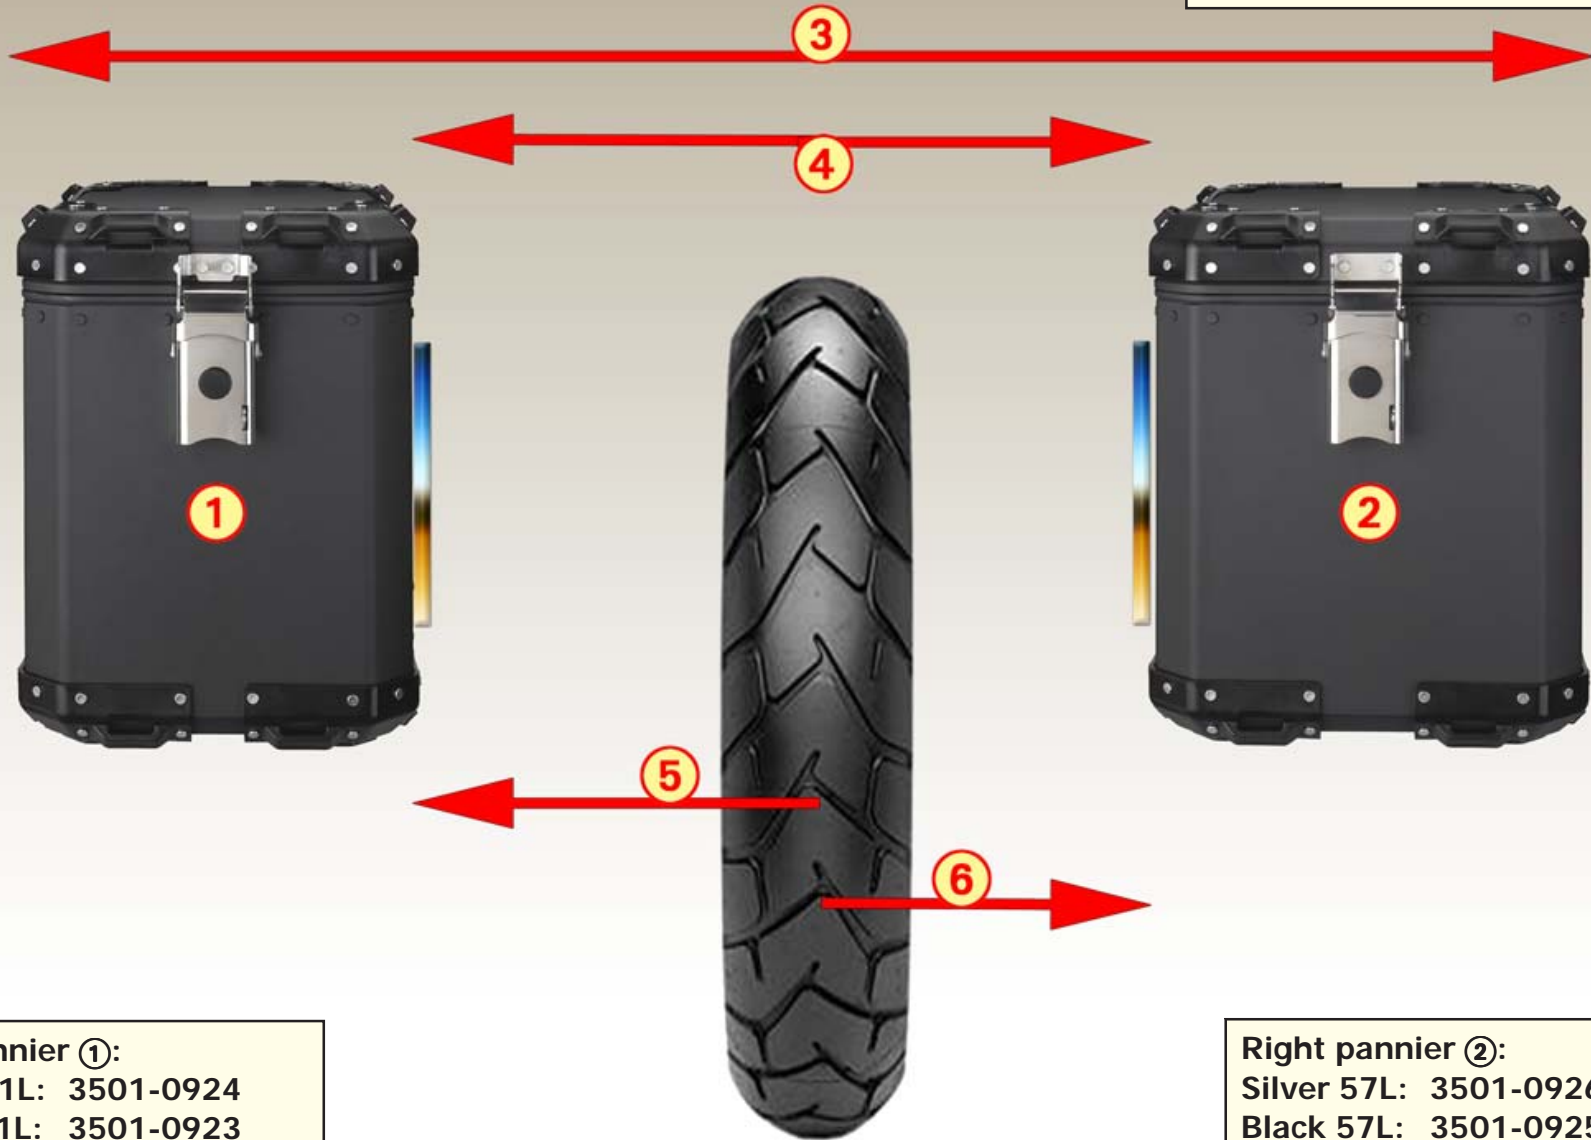

BMW R1100/1150GS

MOOSE Pannier Mount 3501-0910

Standard pannier application

OA Pannier width ③: 40" (101.6cm)

OA Mount Width ④: 18" (45.7cm)

LH Mount Width ⑤: 10" (25.4cm)

RH Mount Width ⑥: 8" (20.3cm)

Left pannier ①:

Silver 48L: 3501-0922

Black 48L: 3501-0921

10.6" (26.9cm) wide

Right pannier ②:

Silver 51L: 3501-0924

Black 51L: 3501-0923

11.4" (29cm) wide

BMW R1100/1150GS

MOOSE Pannier Mount 3501-0910

Wide pannier application

OA Pannier width ③: 42" (106.7cm)
OA Mount Width ④: 18" (45.7cm)
LH Mount Width ⑤: 10" (25.4cm)
RH Mount Width ⑥: 8" (20.3cm)

Left pannier ①:
Silver 51L: 3501-0924
Black 51L: 3501-0923
11.4" (29cm) wide

Right pannier ②:
Silver 57L: 3501-0926
Black 57L: 3501-0925
12.6" (32cm) wide