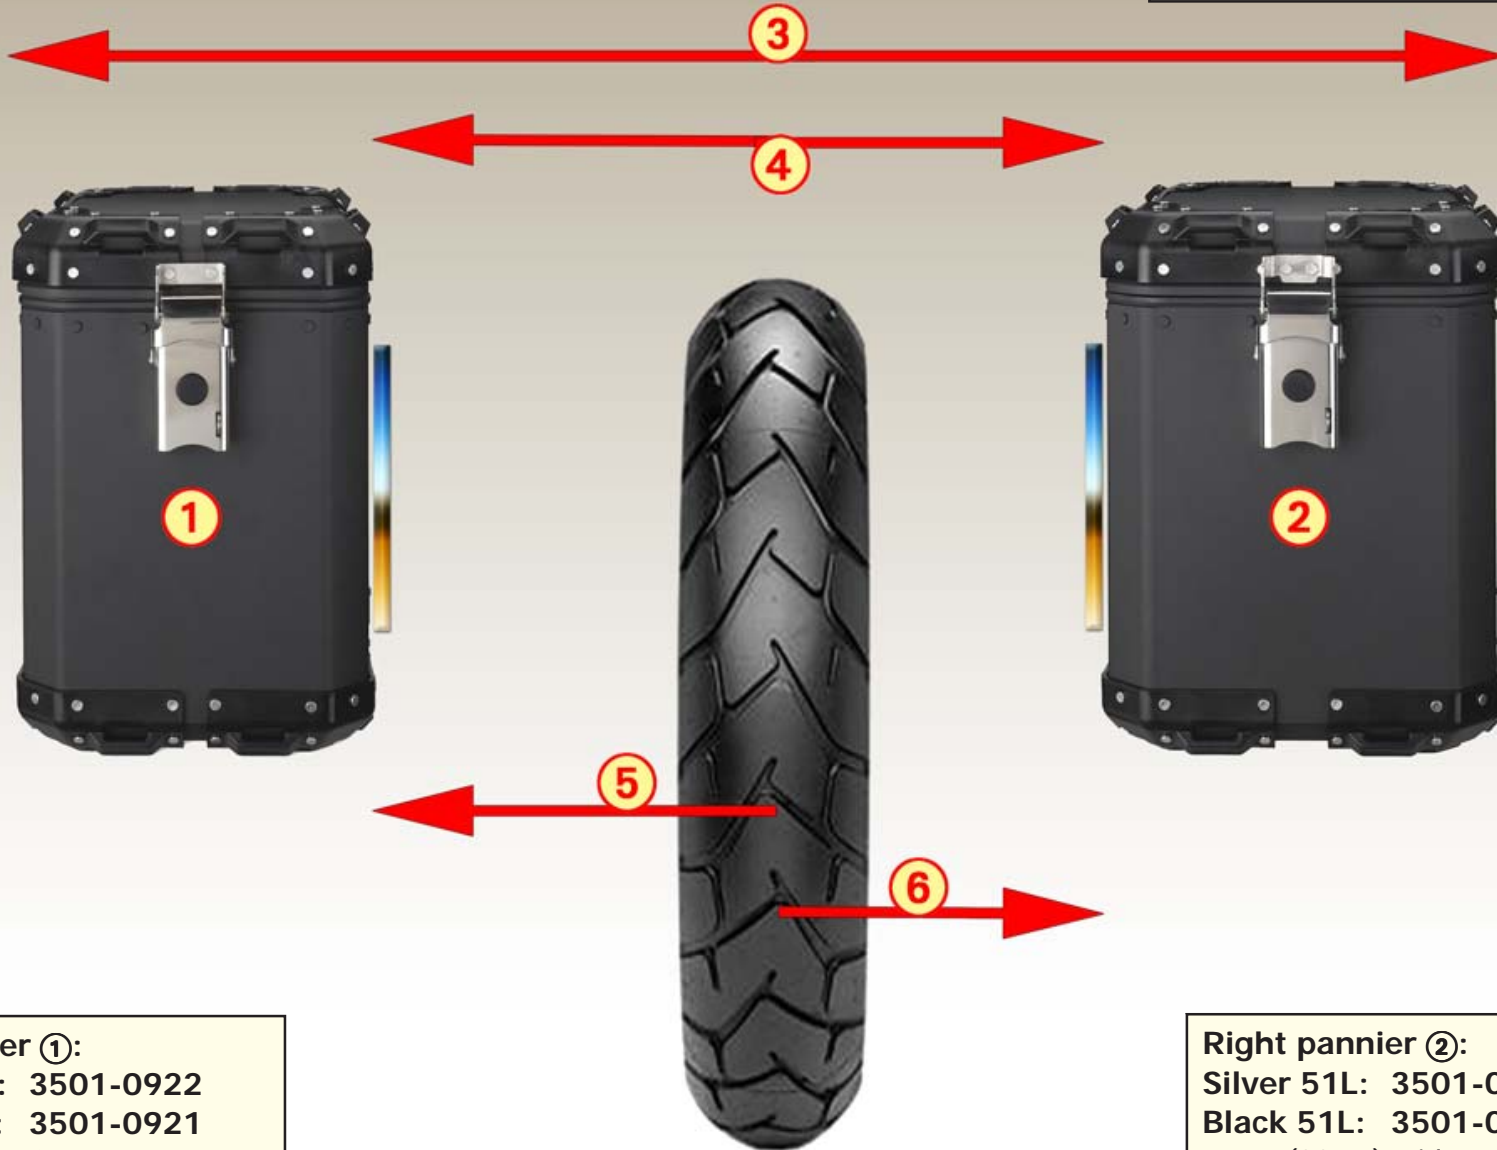

BMW R1100/1150GS

MOOSE Pannier Mount 3501-0910

Standard pannier application

OA Pannier width ③: 40" (101.6cm)

OA Mount Width ④: 18" (45.7cm)

LH Mount Width ⑤: 10" (25.4cm)

RH Mount Width ⑥: 8" (20.3cm)

Left pannier ①:

Silver 48L: 3501-0922

Black 48L: 3501-0921

10.6" (26.9cm) wide

Right pannier ②:

Silver 51L: 3501-0924

Black 51L: 3501-0923

11.4" (29cm) wide

BMW R1100/1150GS

MOOSE Pannier Mount 3501-0910

Wide pannier application

OA Pannier width ③: 42" (106.7cm)
OA Mount Width ④: 18" (45.7cm)
LH Mount Width ⑤: 10" (25.4cm)
RH Mount Width ⑥: 8" (20.3cm)

Left pannier ①:
Silver 51L: 3501-0924
Black 51L: 3501-0923
11.4" (29cm) wide

Right pannier ②:
Silver 57L: 3501-0926
Black 57L: 3501-0925
12.6" (32cm) wide