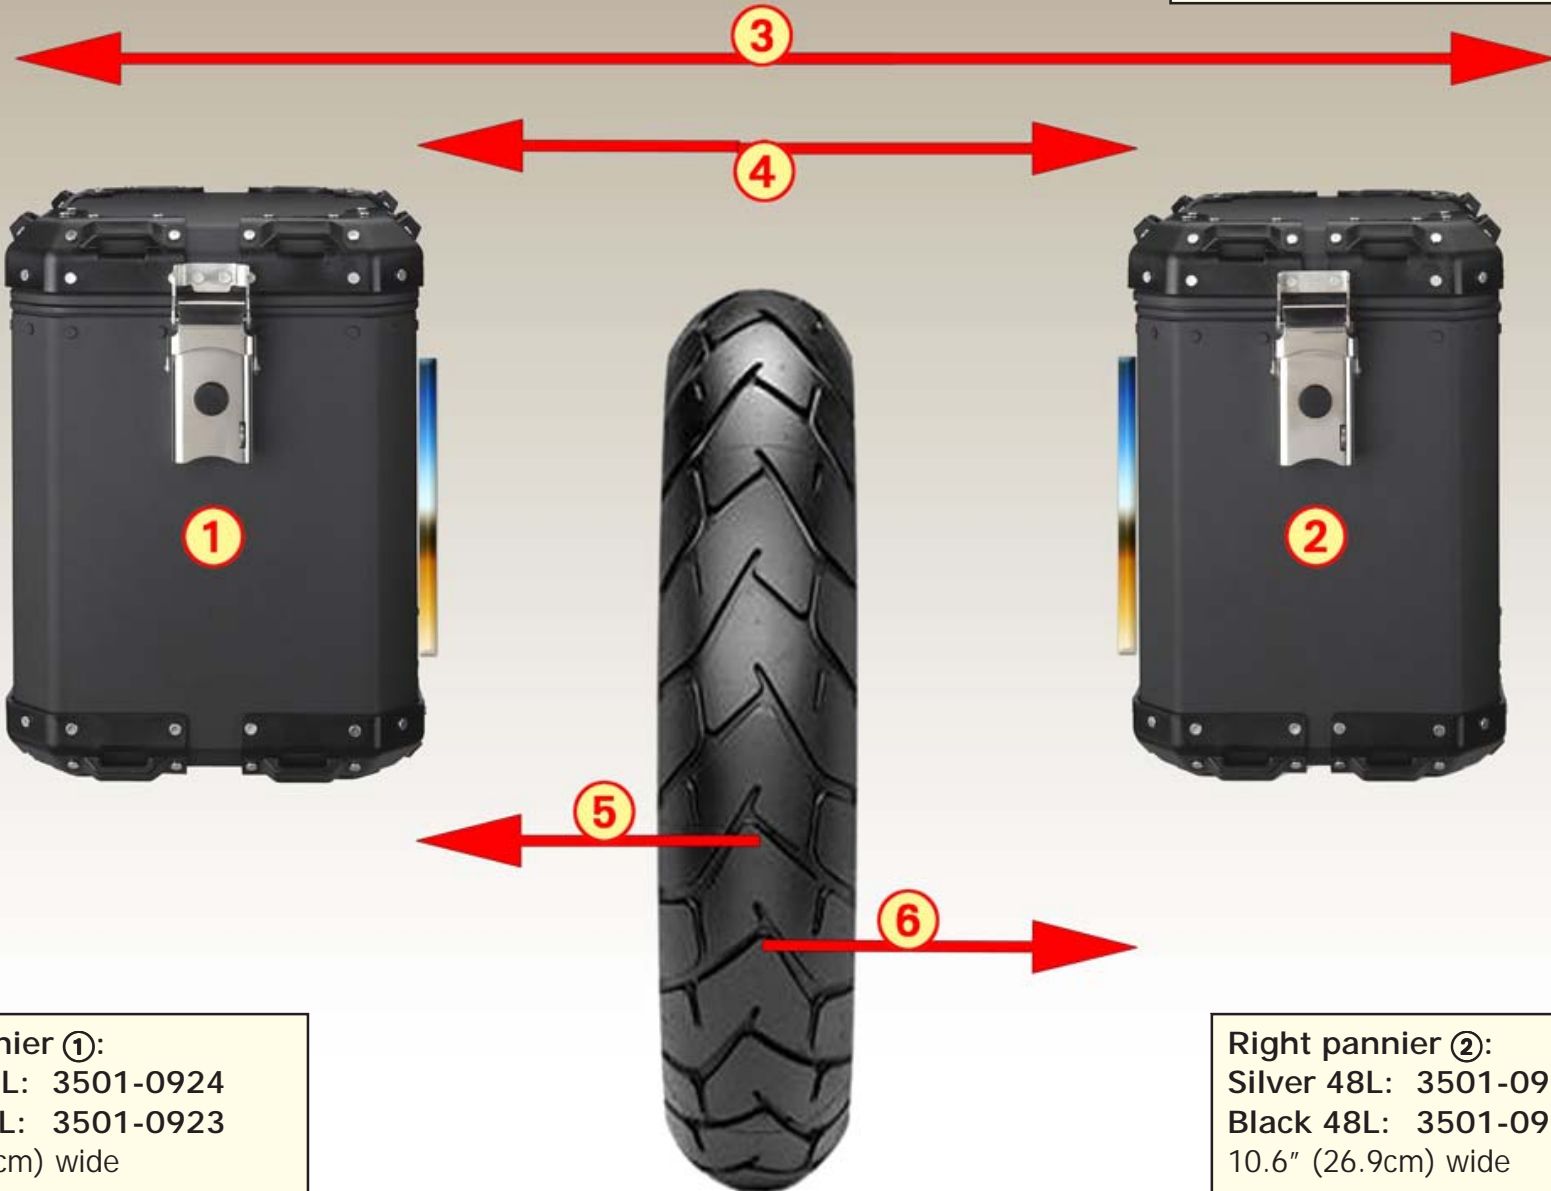

Triumph Tiger 1050

MOOSE Pannier Mount 3501-0919

Standard pannier application

OA Pannier width ③: 42" (106.7cm)
OA Mount Width ④: 20" (50.8cm)
LH Mount Width ⑤: 9" (22.9cm)
RH Mount Width ⑥: 11" (27.9cm)

Left pannier ①:
Silver 51L: 3501-0924
Black 51L: 3501-0923
11.4" (29cm) wide

Right pannier ②:
Silver 48L: 3501-0922
Black 48L: 3501-0921
10.6" (26.9cm) wide

Triumph Tiger 1050

MOOSE Pannier Mount 3501-0919

Wide pannier application

OA Pannier width ③: 44" (111.8cm)
OA Mount Width ④: 20" (50.8cm)
LH Mount Width ⑤: 9" (22.9cm)
RH Mount Width ⑥: 11" (27.9cm)

Left pannier ①:
Silver 57L: 3501-0926
Black 57L: 3501-0925
12.6" (32cm) wide

Right pannier ②:
Silver 51L: 3501-0924
Black 51L: 3501-0923
11.4" (29cm) wide