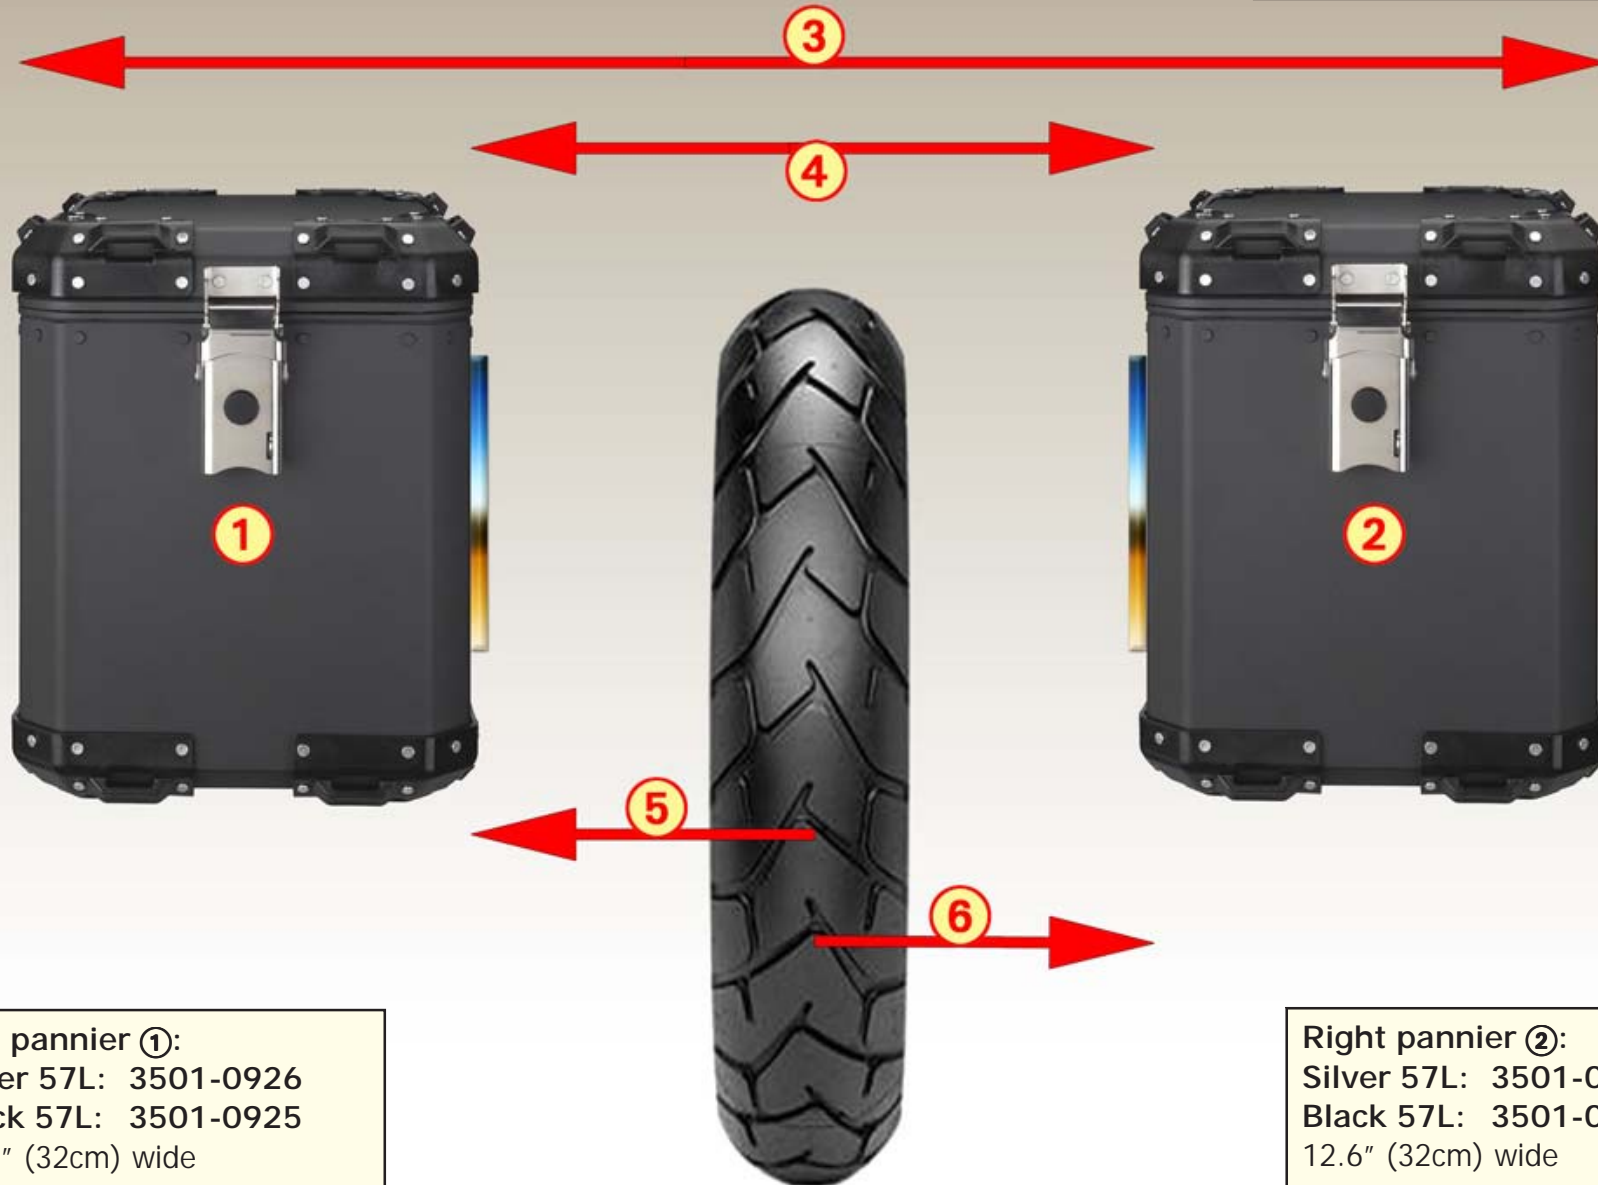

OA Pannier width ③: 41.3" (104.9cm)
OA Mount Width ④: 18.5" (47m)
LH Mount Width ⑤: 9.25" (23.5cm)
RH Mount Width ⑥: 9.25" (23.5cm)

Left pannier ①:
Silver 51L: 3501-0924
Black 51L: 3501-0923
11.4" (29cm) wide

Right pannier ②:
Silver 51L: 3501-0924
Black 51L: 3501-0923
11.4" (29cm) wide

Suzuki DRz400S/SM

MOOSE Pannier Mount 3501-0909

Wide pannier application

OA Pannier width ③: 43.7" (111cm)
OA Mount Width ④: 18.5" (47cm)
LH Mount Width ⑤: 9.25" (23.5cm)
RH Mount Width ⑥: 9.25" (23.5cm)

Left pannier ①:
Silver 57L: 3501-0926
Black 57L: 3501-0925
12.6" (32cm) wide

Right pannier ②:
Silver 57L: 3501-0926
Black 57L: 3501-0925
12.6" (32cm) wide