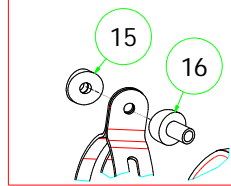

Yamaha YZF R6 '06-07

- 71699PO Homologated Titanium
- 71699AO Homologated Aluminium
- 71699AON Homologated Aluminium (Dark Line)
- 71099PO Racing Titanium
- 71099AO Racing Aluminium

Only "PO" Version