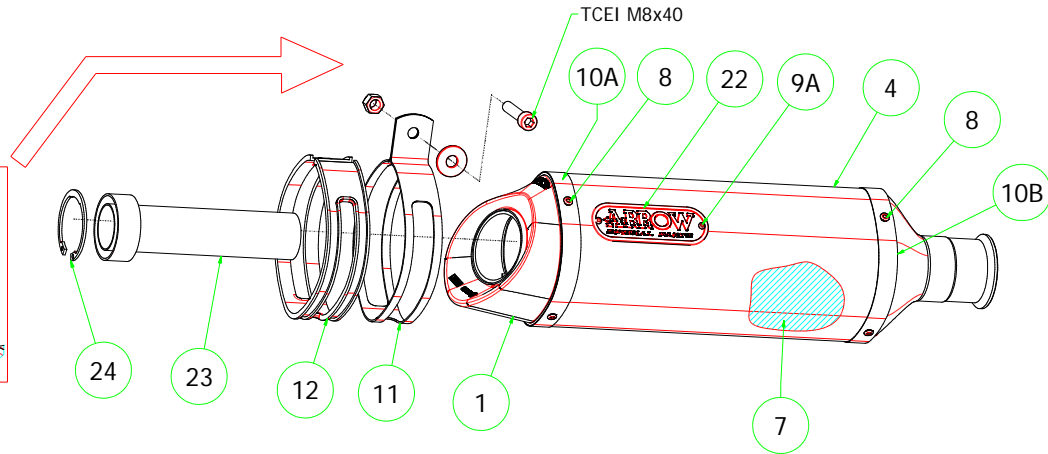

Yamaha YZF R6 '06-07

- 71699PO Homologated Titanium
- 71699AO Homologated Aluminium
- 71699AON Homologated Aluminium (Dark Line)
- 71099PO Racing Titanium
- 71099AO Racing Aluminium

Only "PO" Version