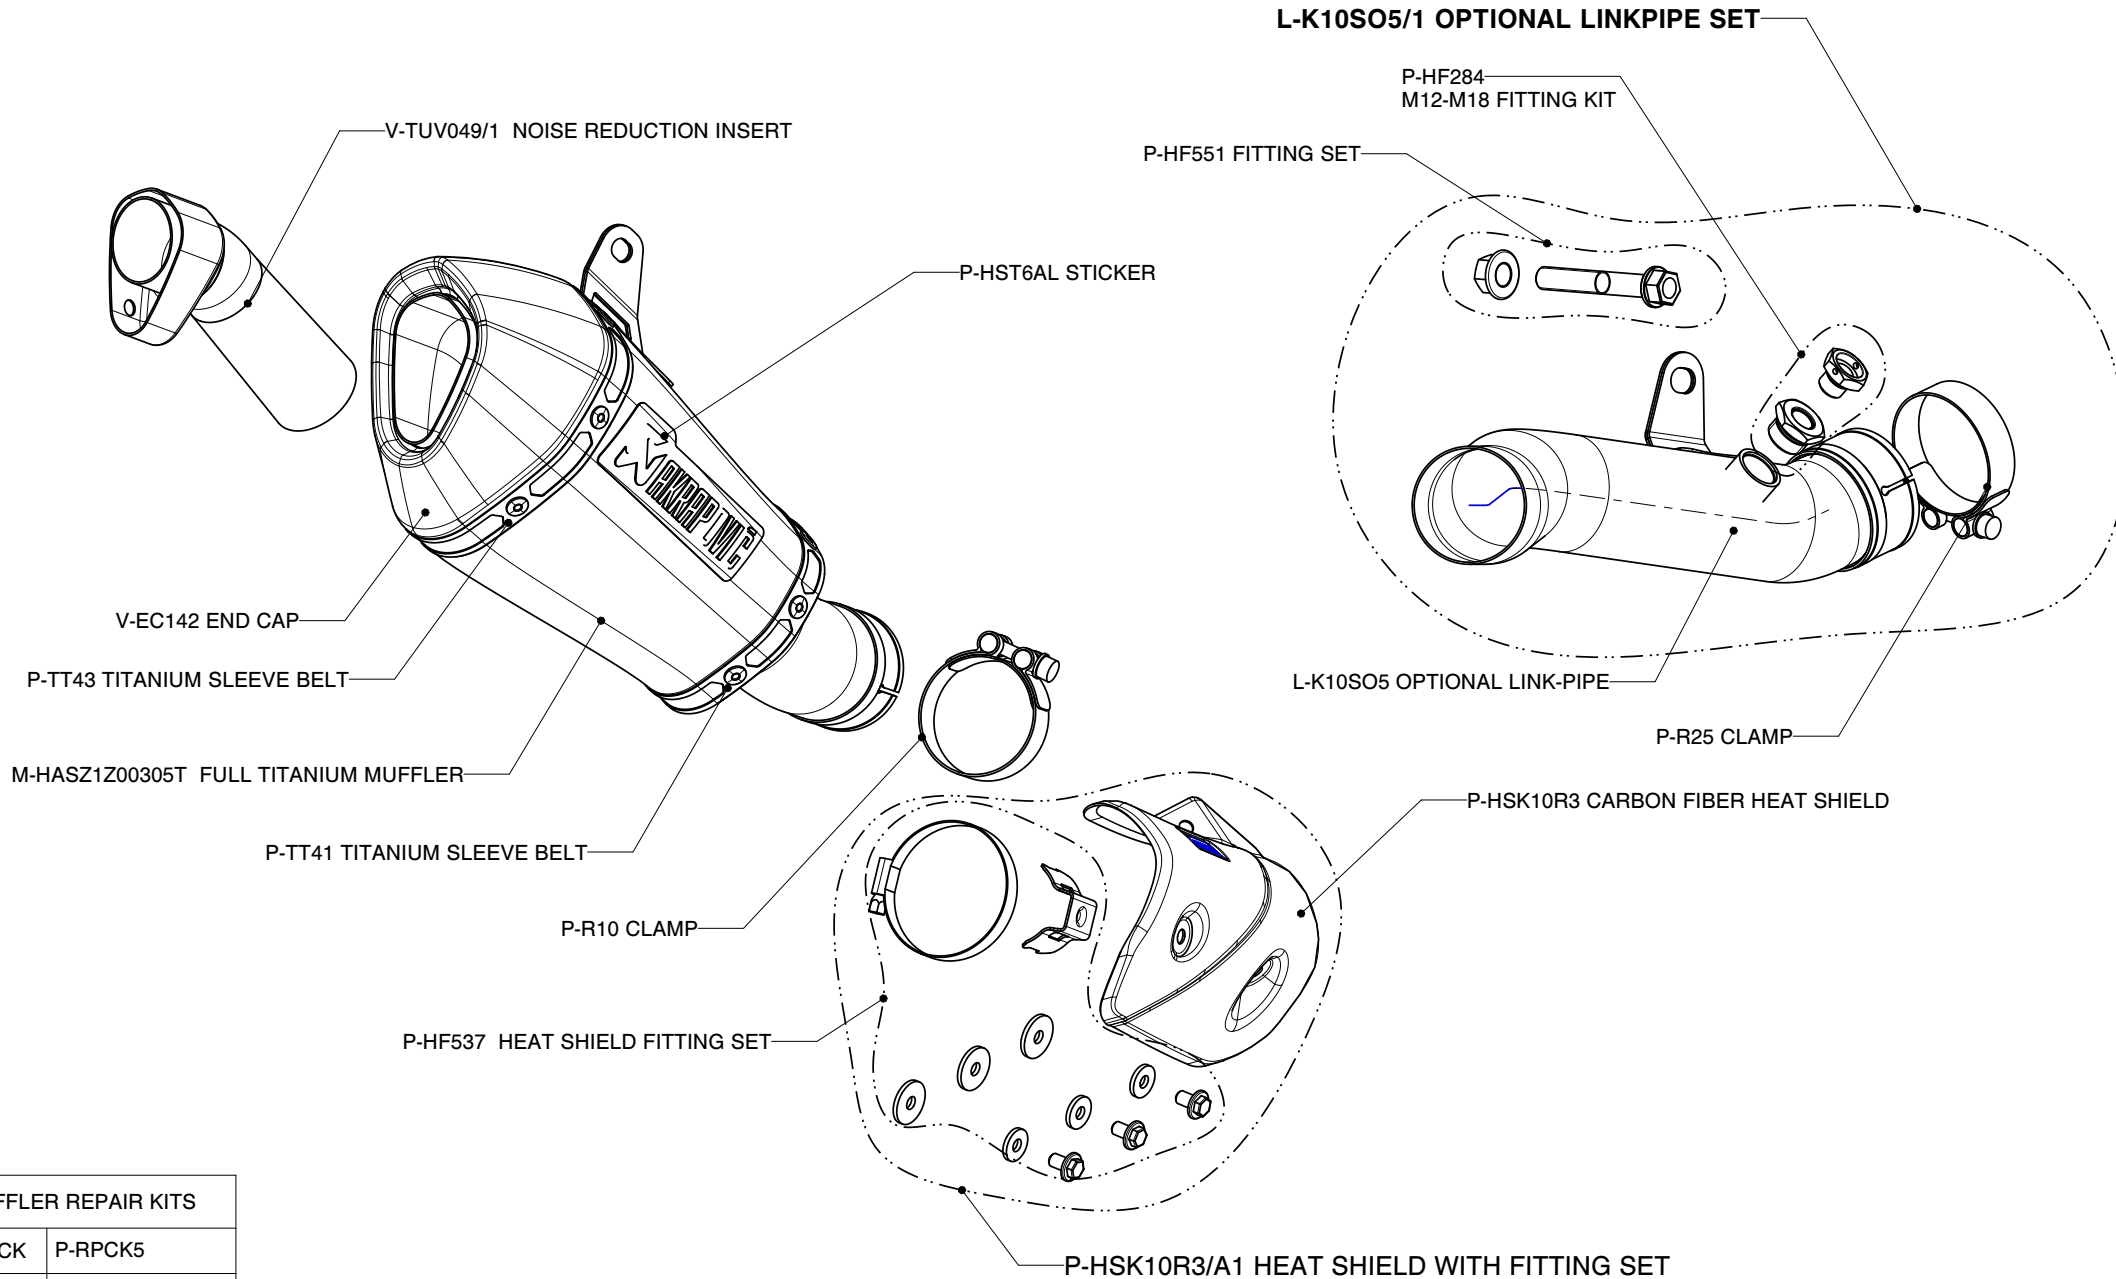

Kawasaki ZX-10R/ SLIP-ON exhaust system / EC Type approval
Product code: S-K10SO7T-HASZ

WARNING! IN CASE OF COMBINATION WITH OPTIONAL LINK PIPE, MUFFLER EC TYPE APPROVAL IS NOT VALID!

MUFFLER REPAIR KITS	
REPACK	P-RPCK5
SLEEVE	P-RKS307ASZ19