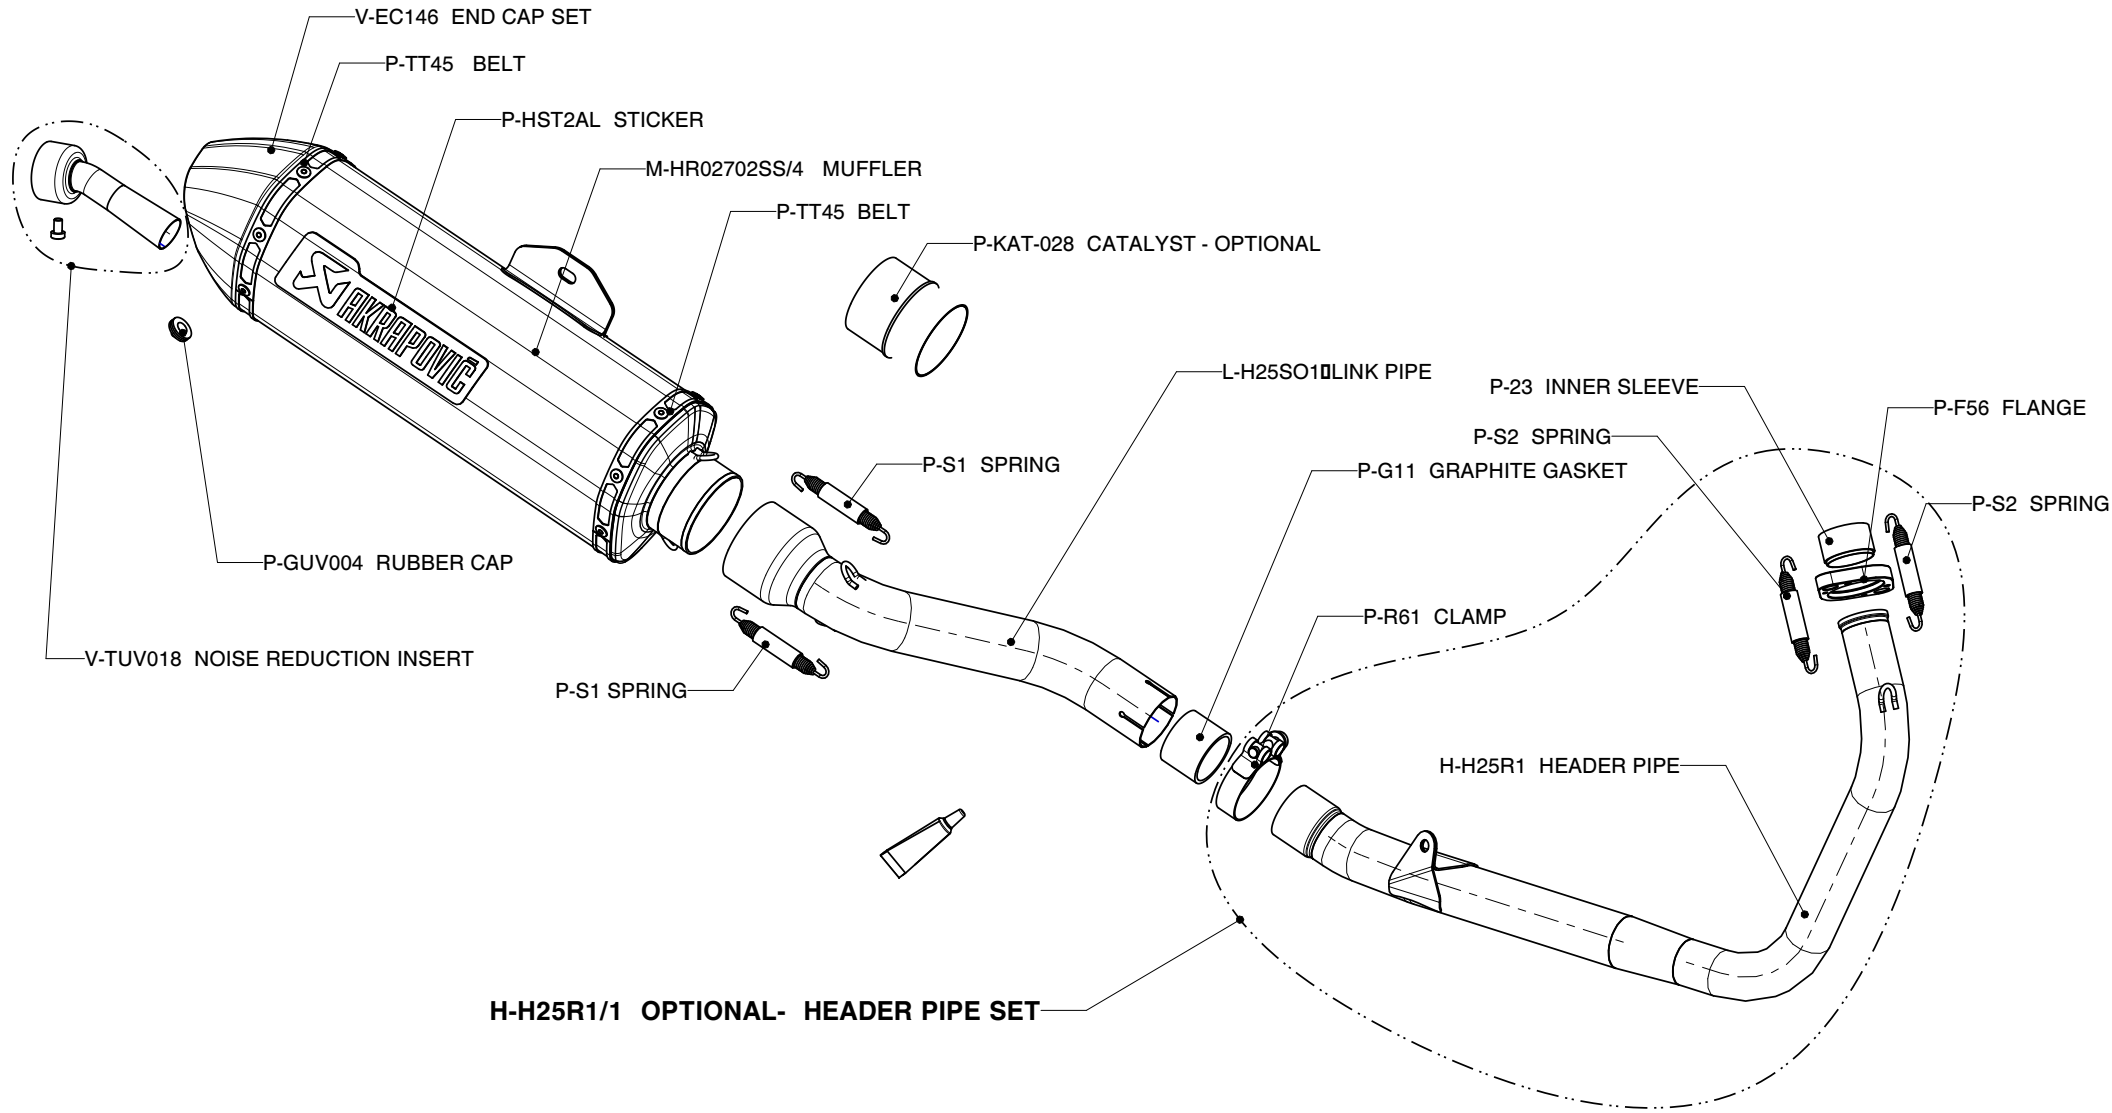

**HONDA CBR 250 R, Partial exhaust system / Slip-ON line / EC Type approval**  
**Product code: S-H25SO1-HRSS**

MUFFLER REPAIR KITS	
Repack	P-RPCK58
Sleeve	P-RKS300RSS35/1

**WARNING! EC TYPE APPROVAL IS VALID ONLY WHEN OPTIONAL CATALYST IS INSTALLED!**

**WARNING! IN CASE OF COMBINATION WITH OPTIONAL LINK PIPE, MUFFLER EC TYPE APPROVAL IS NOT VALID!**