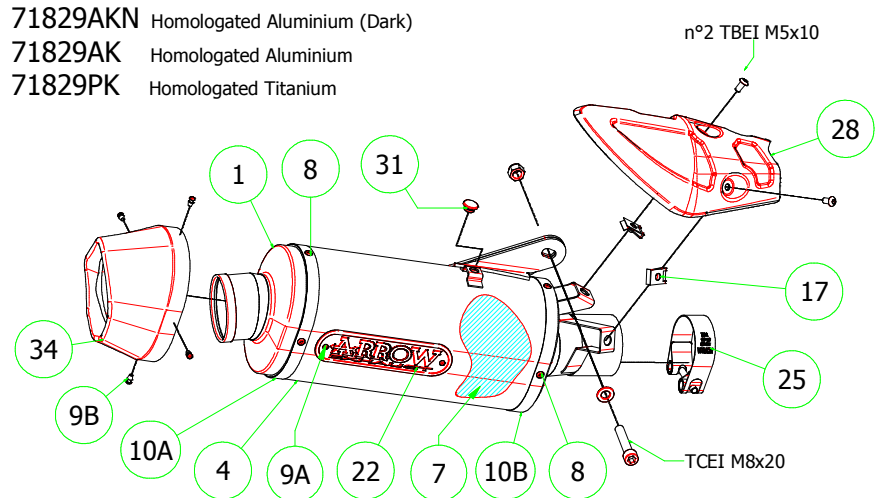

Yamaha YZF R1 '15

- 71829AKN Homologated Aluminium (Dark)
- 71829AK Homologated Aluminium
- 71829PK Homologated Titanium

71630MI Mid-Pipe