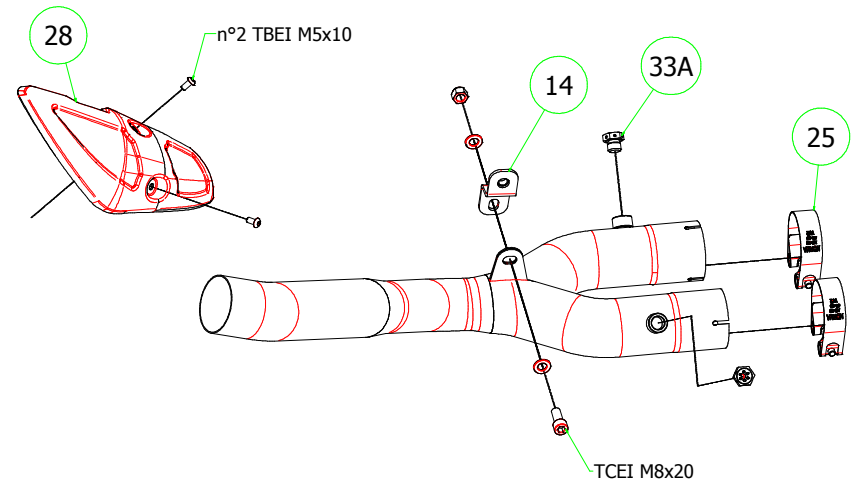

Yamaha YZF R1 '15

- 71829AKN Homologated Aluminium (Dark)
- 71829AK Homologated Aluminium
- 71829PK Homologated Titanium

71630MI Mid-Pipe

- 71021GPI Racing GP (NichRom)
- 71021GP Racing GP (Titanium)

- 71830AKN Homologated Aluminium (Dark)
- 71830AK Homologated Aluminium
- 71830PK Homologated Titanium