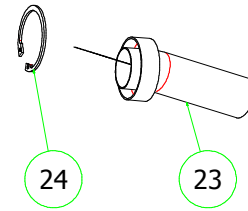

Yamaha YZF R1 '15

- 71829AKN Homologated Aluminium (Dark)
- 71829AK Homologated Aluminium
- 71829PK Homologated Titanium

71630MI Mid-Pipe

- 71021GPI Racing GP (NichRom)
- 71021GP Racing GP (Titanium)

- 71830AKN Homologated Aluminium (Dark)
- 71830AK Homologated Aluminium
- 71830PK Homologated Titanium