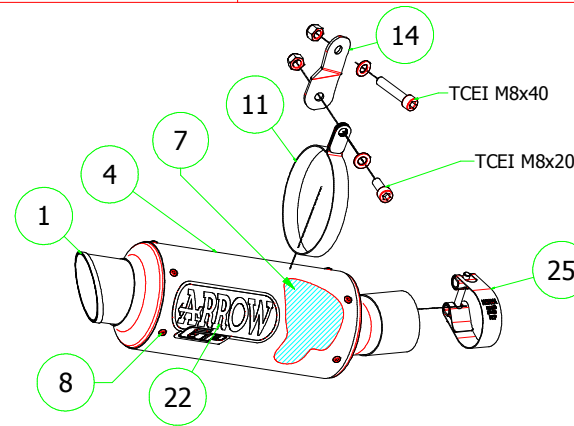

- 71021GPI Racing GP (NichRom)
- 71021GP Racing GP (Titanium)