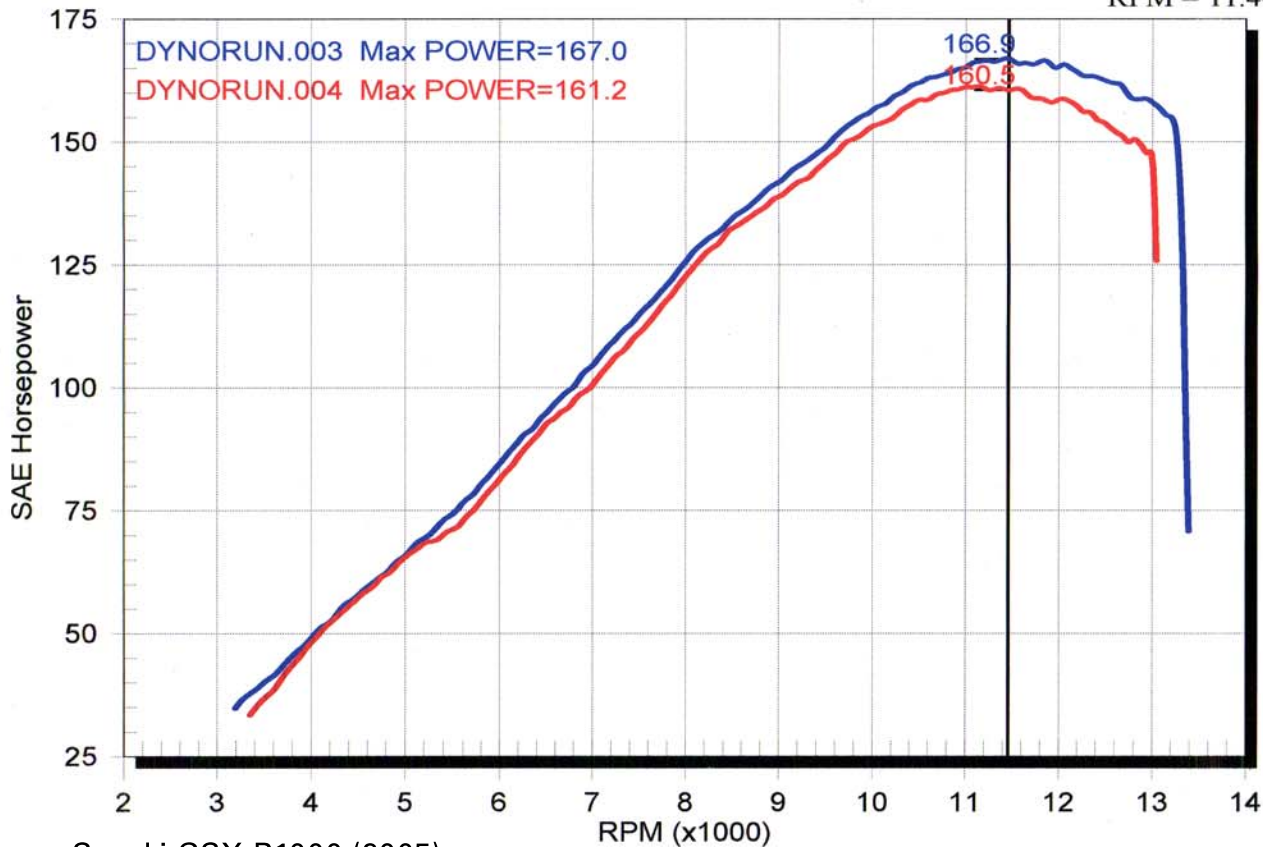

Suzuki GSX-R1000 (2005)

DYNORUN.003 RO 3/11/1997 2:40:02 AM
DYNORUN.004 stockRO 3/11/1997 5:53:06 AM

Two Brothers Racing www.twobros.com 714-550-6070

RPM = 11.46

Suzuki GSX-R1000 (2005)

DYNORUN.003 RO 3/11/1997 2:40:02 AM
DYNORUN.004 stockRO 3/11/1997 5:53:06 AM